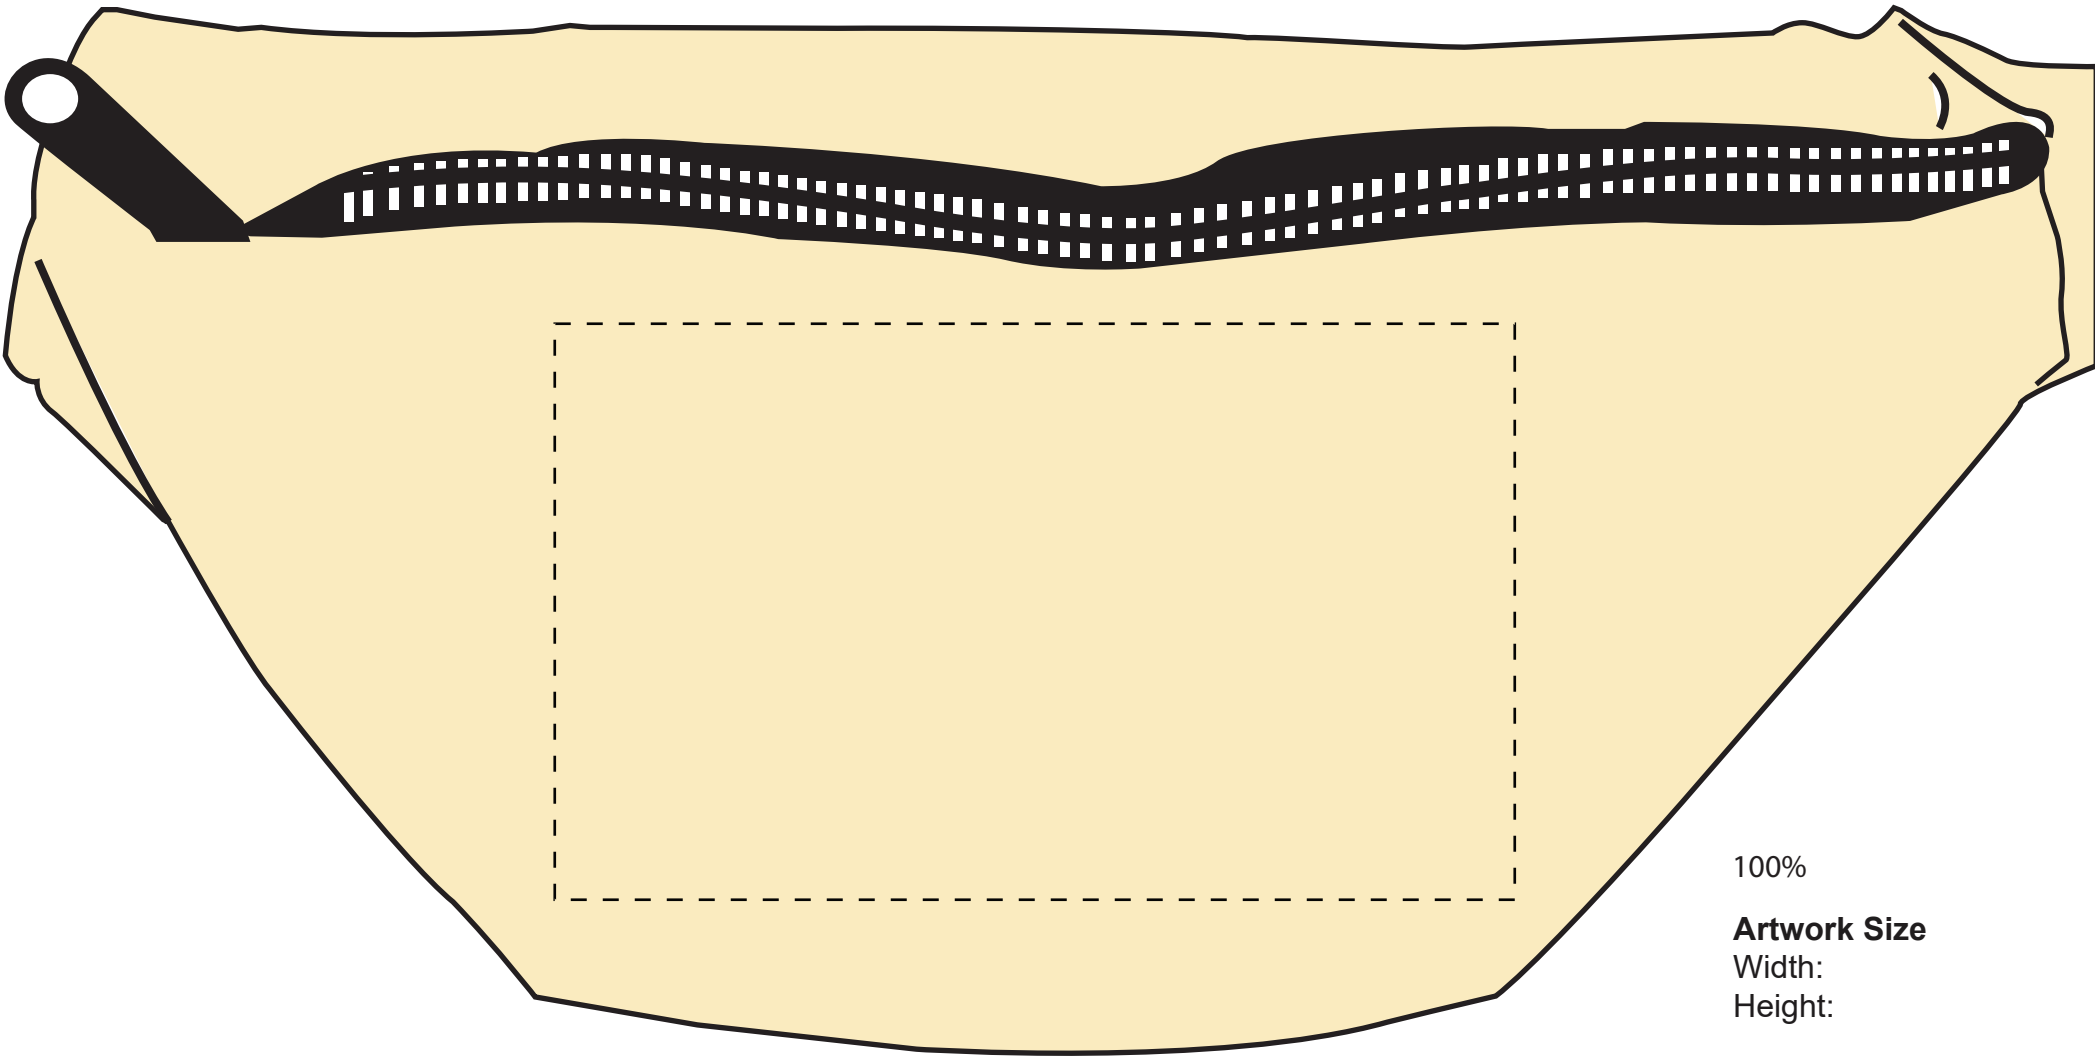

SO#
PO#
Item: W19
Item Color: CLEAR
Decoration / Imprint Color:

Art Proof
Date: xx/xx/xxxx

100%

Artwork Size

Width:

Height:

Disclaimer:

This proof is primarily used to display imprint size and location only.
Color proofs are not a guaranteed representation of actual imprint color and product.
PMS matching not available on full color / four color process artwork.
PMS colors shown may vary based on computer monitor used.
If PMS color is not noted on order, standard ink color will be used from Standard Ink Color Chart.
Chart link: <http://www.stopngoline.com/pdf-product/stdimprintcolors.pdf>
PMS Color Match cannot be guaranteed to match, only as close as possible, particularly on dark color items or stainless steel.