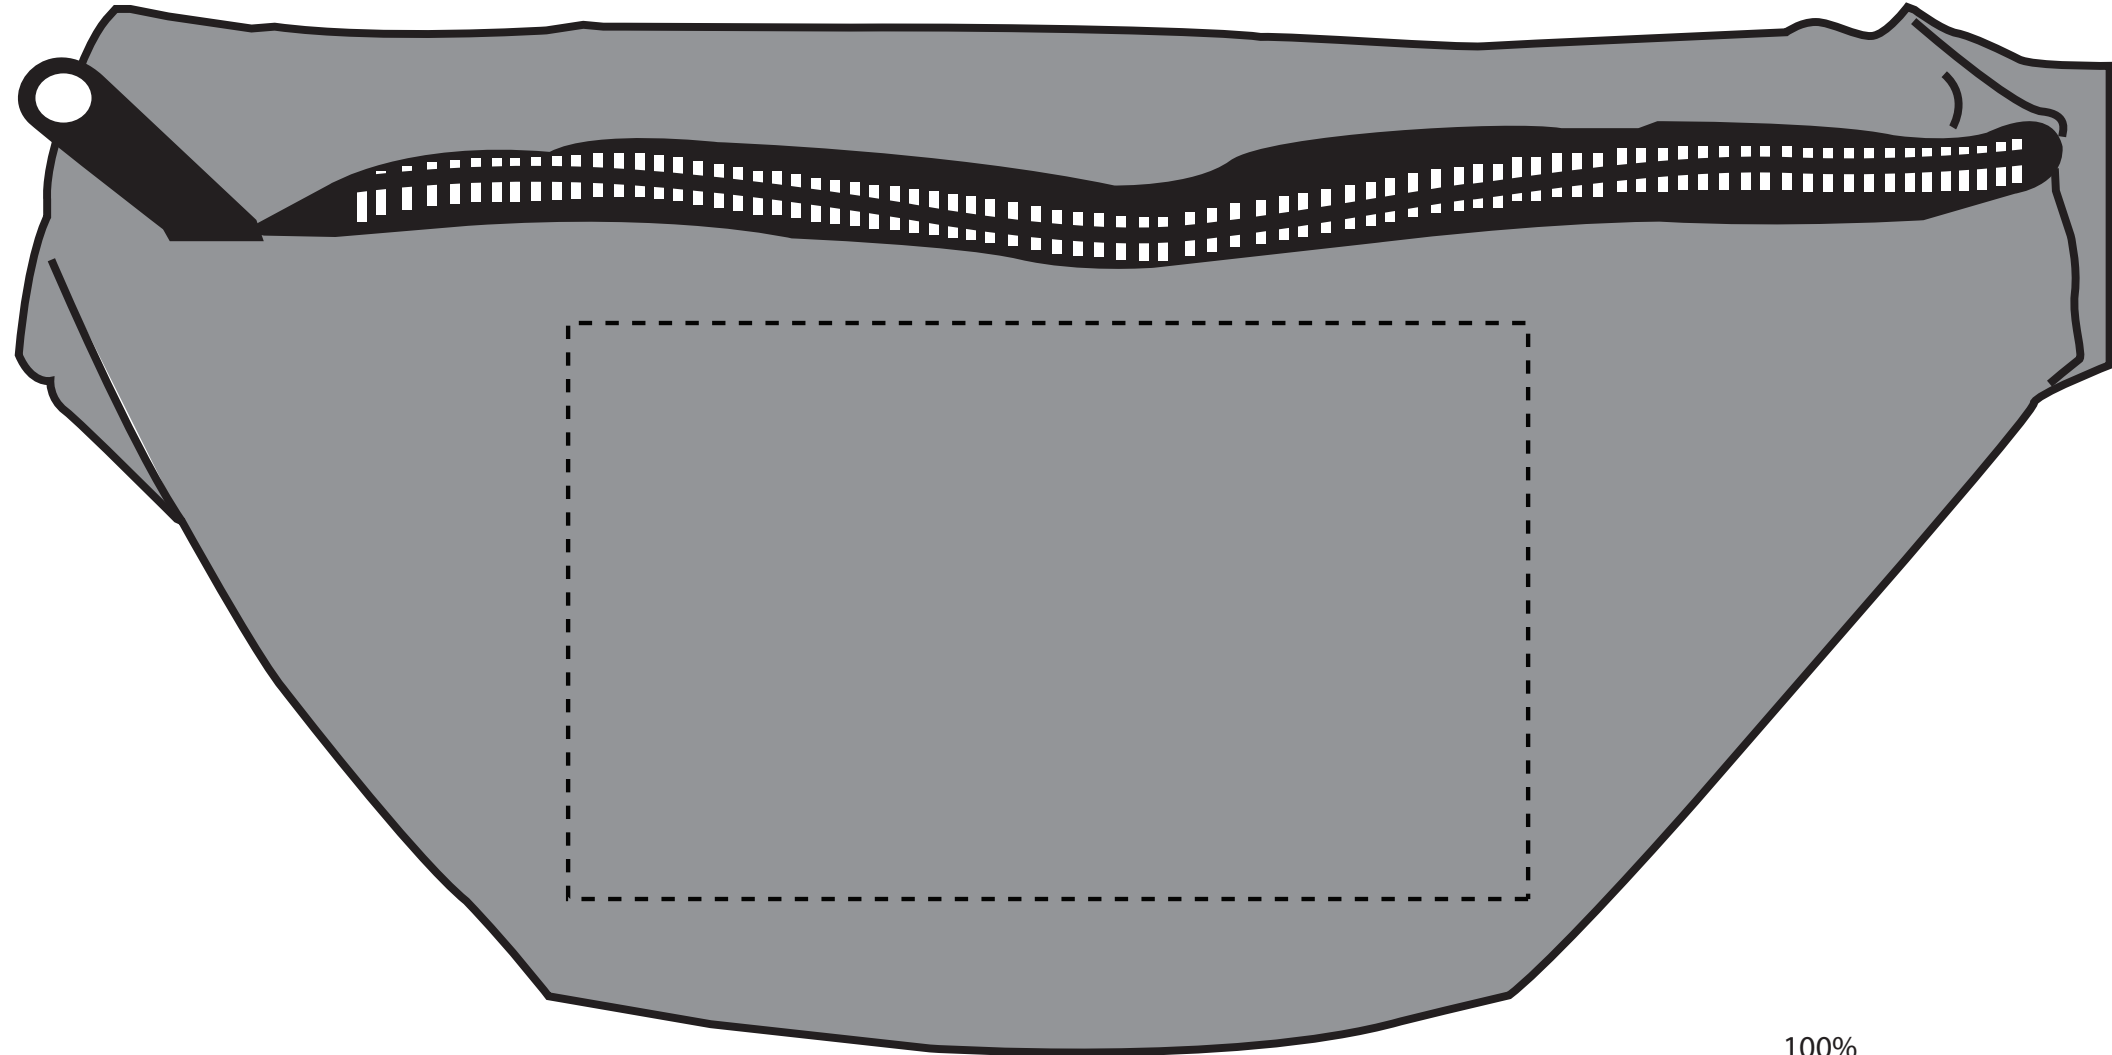

SO#  
PO#  
Item: W18  
Item Color: BLACK  
Imprint Color:

100%

Disclaimer:

This proof is primarily used to display imprint size and location only.  
Color proofs are not a guaranteed representation of actual imprint color and product.  
PMS matching not available on full color / four color process artwork.  
PMS colors shown may vary based on computer monitor used.  
If PMS color is not noted on order, standard ink color will be used from Standard Ink Color Chart.  
Chart link: <http://www.stopngoline.com/pdf-product/stdimprintcolors.pdf>  
PMS Color Match cannot be guaranteed to match, only as close as possible, particularly on dark color items or stainless steel.