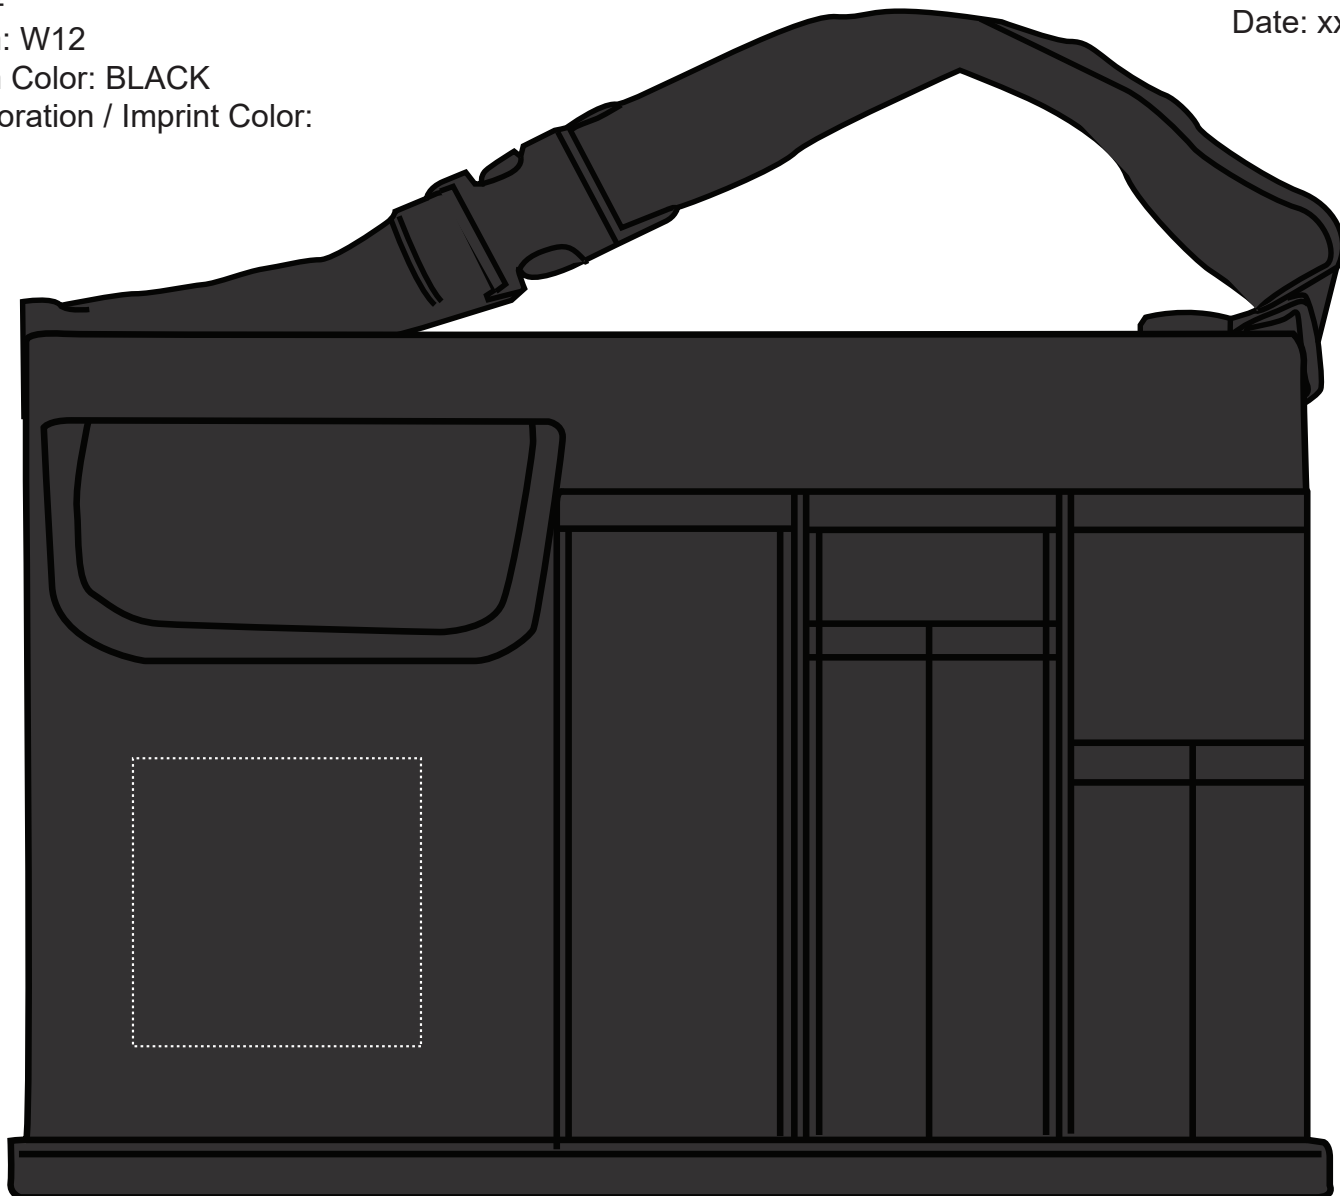

SO#
PO#
Item: W12
Item Color: BLACK
Decoration / Imprint Color:

Art Proof
Date: xx/xx/xxxx

50%

Artwork Size

Width:
Height:

100%

Disclaimer:
This proof is primarily used to display imprint size and location only.
Color proofs are not a guaranteed representation of actual imprint color and product.
PMS matching not available on full color / four color process artwork.
PMS colors shown may vary based on computer monitor used.
If PMS color is not noted on order, standard ink color will be used from Standard Ink Color Chart.
Chart link: <http://www.stopngoline.com/pdf-product/stdimprintcolors.pdf>
PMS Color Match cannot be guaranteed to match, only as close as possible, particularly on dark color items or stainless steel.

ACTUAL IMPRINT SIZE
3" X 3"