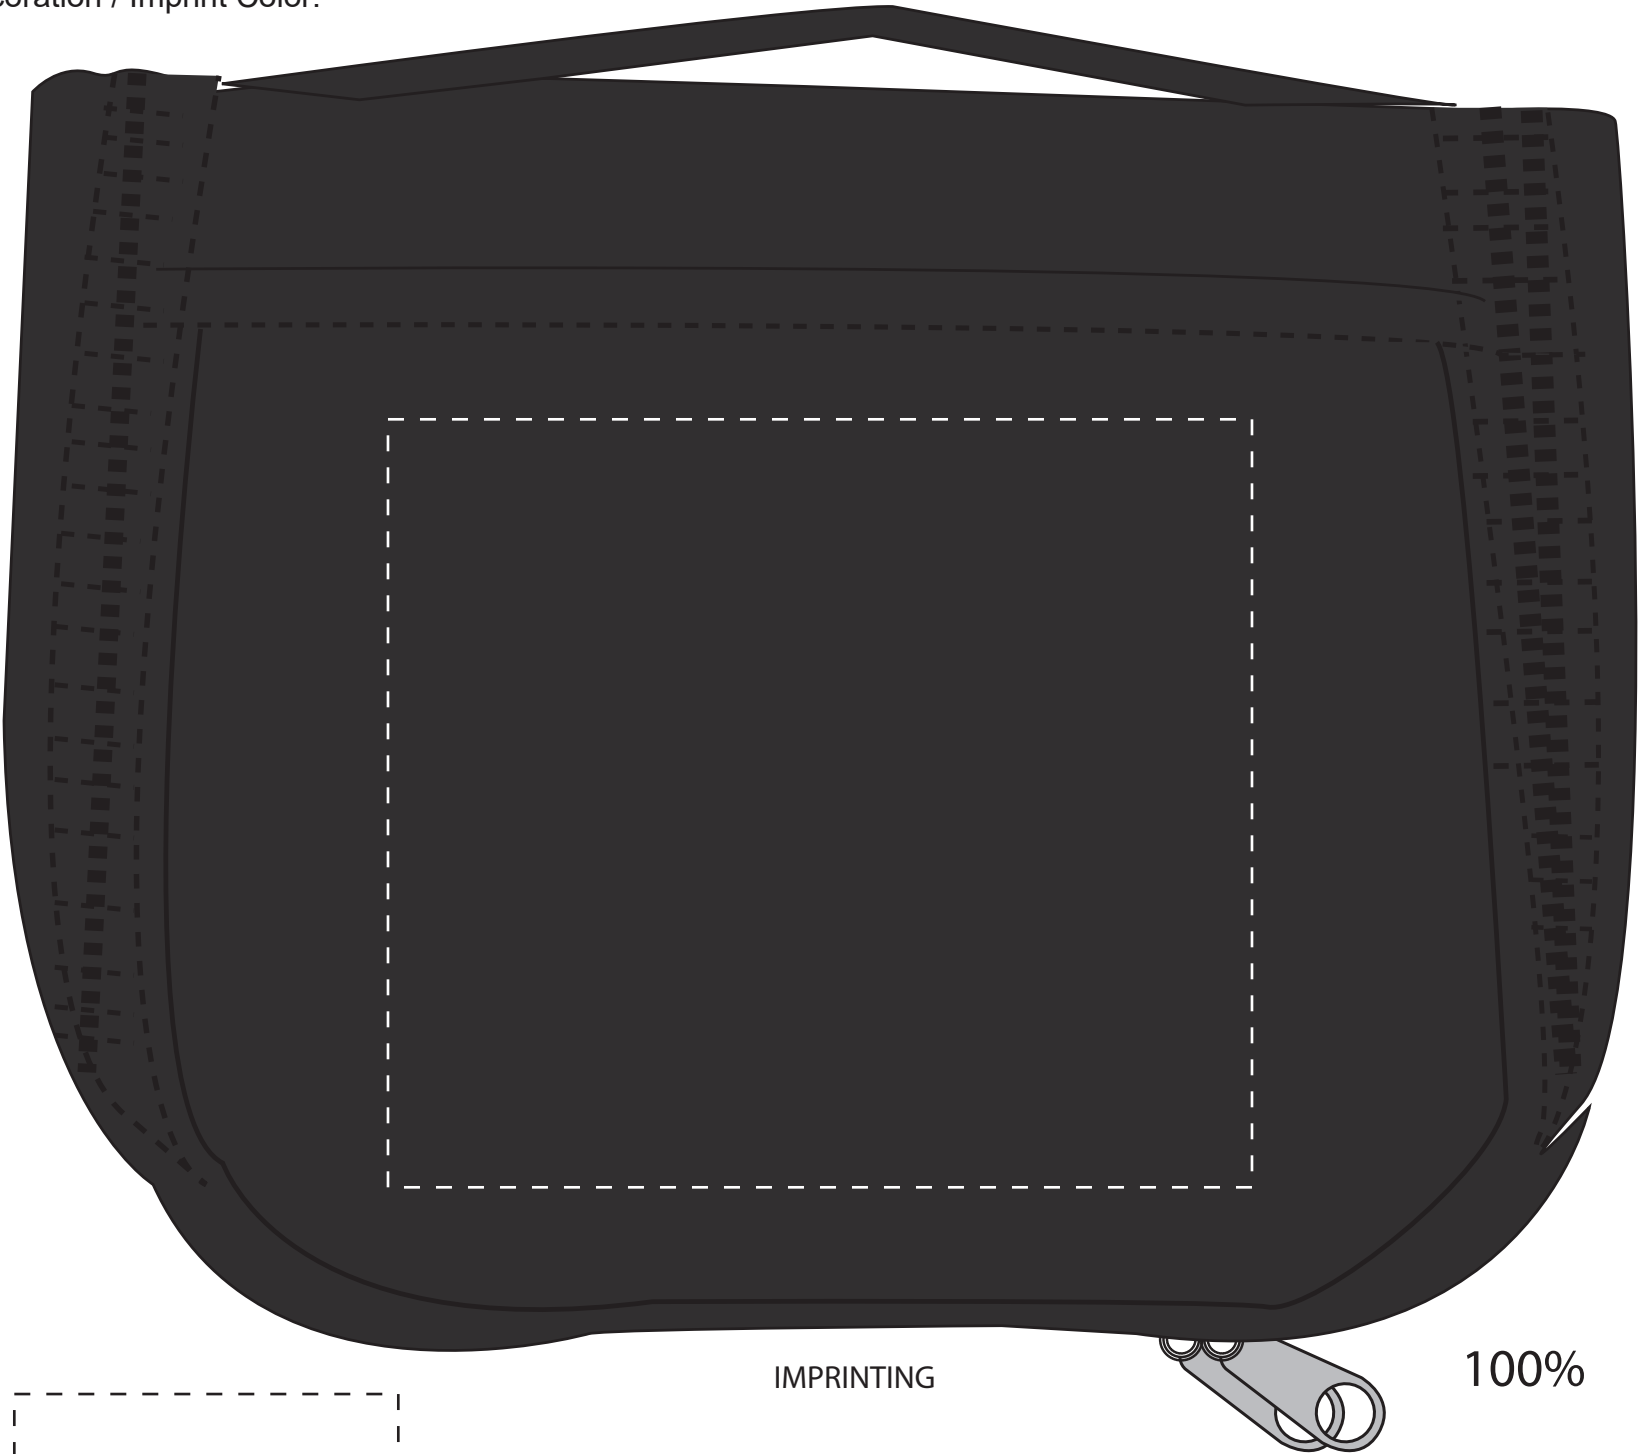

SO#  
PO#  
Item: TRAVKIT1  
Item Color: BLACK  
Decoration / Imprint Color:

**Art Proof**  
Date: xx/xx/xxxx

IMPRINTING

100%

EMBROIDERY

**Artwork Size**

Width:

Height:

**Disclaimer:**

This proof is primarily used to display imprint size and location only.

Color proofs are not a guaranteed representation of actual imprint color and product.

PMS matching not available on full color / four color process artwork.