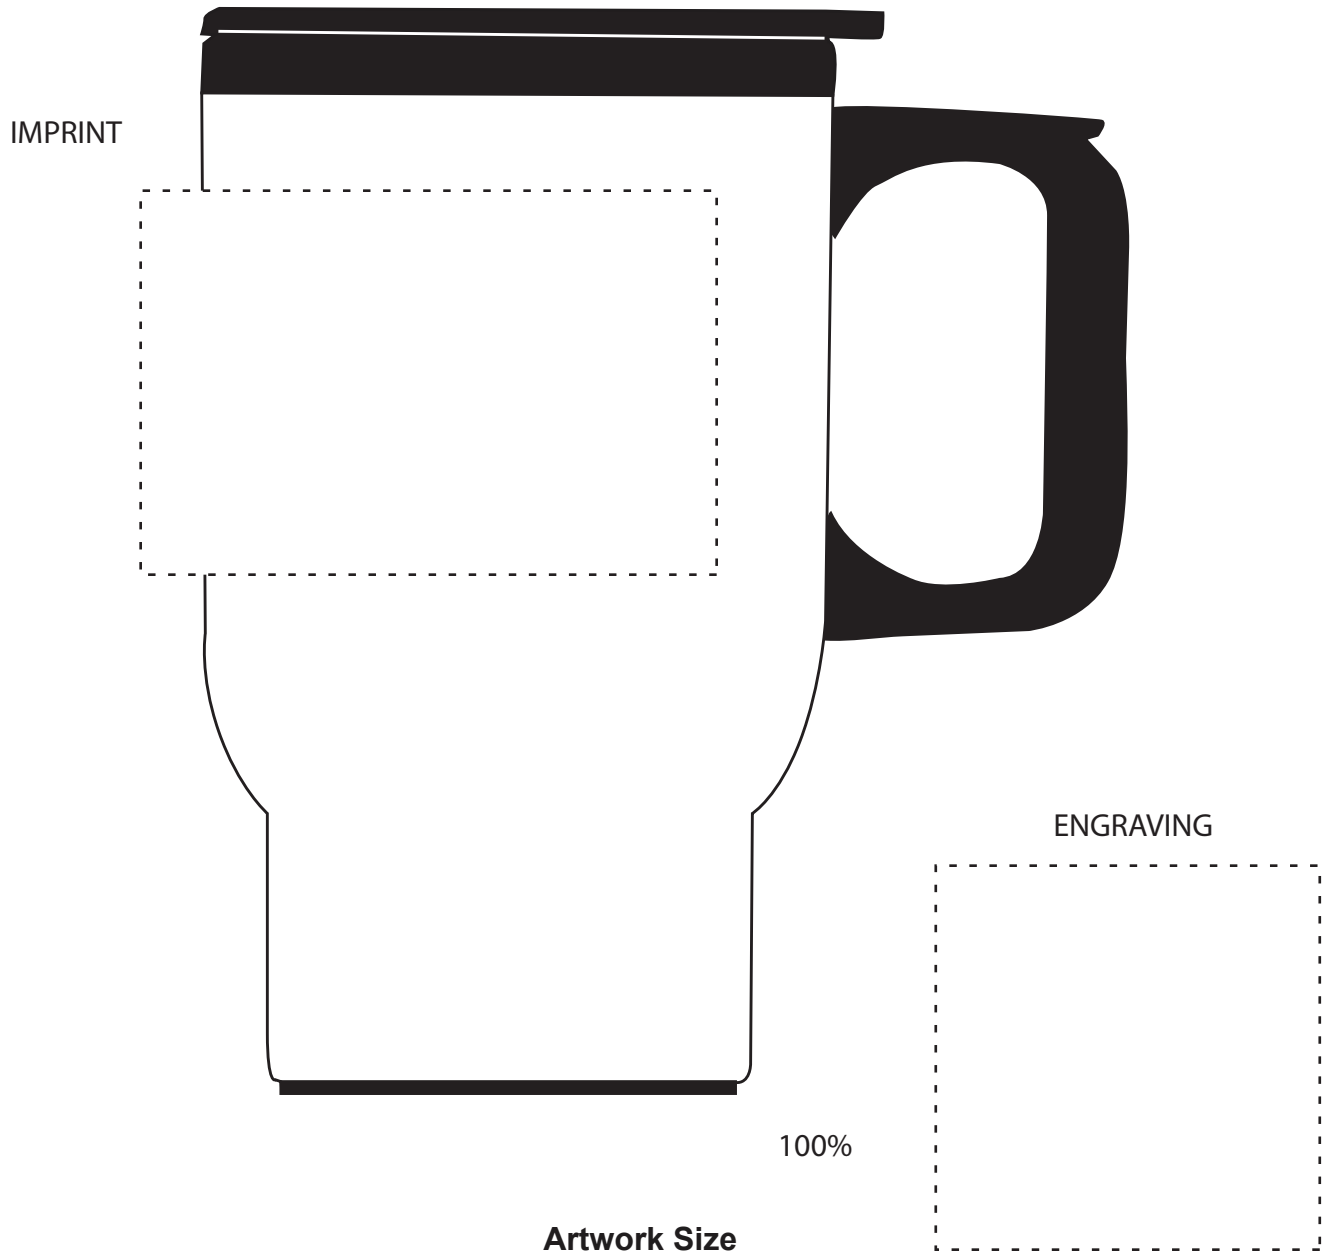

SO#  
PO#  
Item:  
Item Color:  
Imprint Color:

**Artwork Size**

Width:  
Height:

**Disclaimer:**

This proof is primarily used to display imprint size and location only.  
Color proofs are not a guaranteed representation of actual imprint color and product.  
PMS matching not available on full color / four color process artwork.  
PMS colors shown may vary based on computer monitor used.