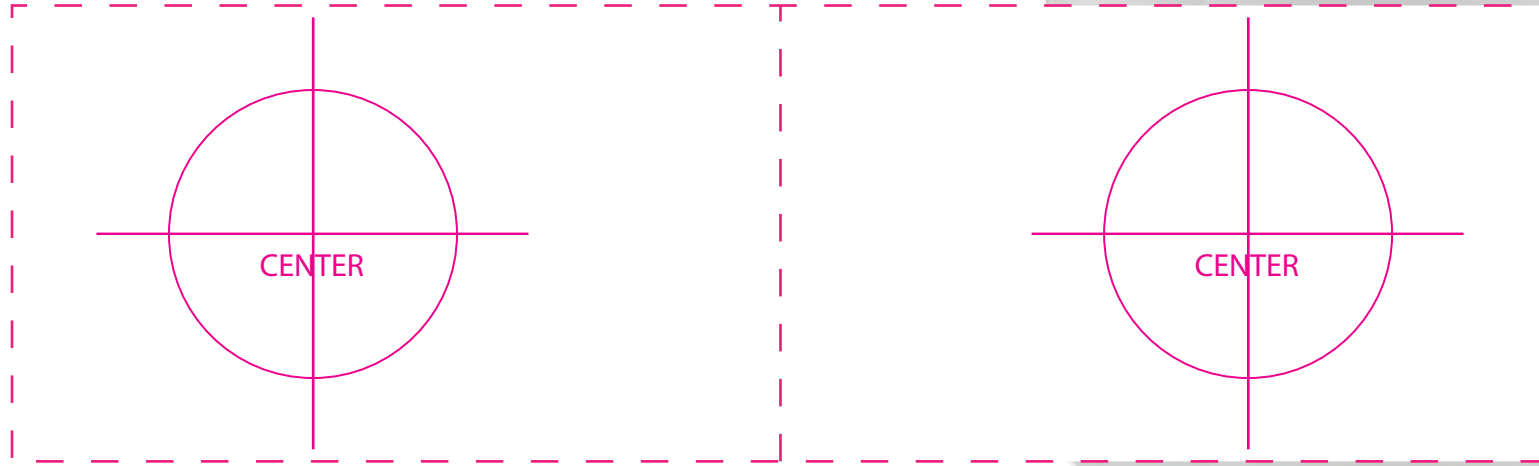

SO#  
PO#  
Item:  
Item Color:  
Imprint Color:

100%  
**Artwork Size**  
Width:  
Height:

Bleed Line

Die Line

Safety Line

**Disclaimer:**

This proof is primarily used to display imprint size and location only.  
Color proofs are not a guaranteed representation of actual imprint color and product.  
PMS matching not available on full color / four color process artwork.  
PMS colors shown may vary based on computer monitor used.  
If PMS color is not noted on order, standard ink color will be used from Standard Ink Color Chart.  
Chart link: <http://www.stopngoline.com/pdf-product/stdimprintcolors.pdf>  
PMS Color Match cannot be guaranteed to match, only as close as possible, particularly on dark color items or stainless steel.

**Notice:** The sublimation process is designed to produce a "pleasing" representation, not an exact match of the original colors. Some color variation is normal and to be expected.