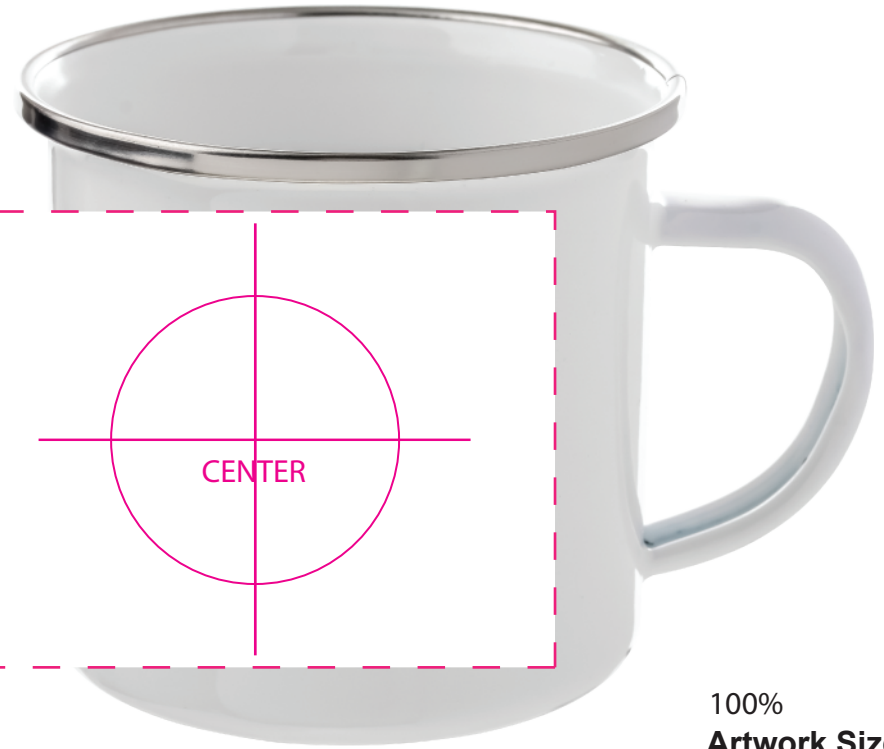

SO#  
PO#  
Item:  
Item Color:  
Imprint Color:

100%  
**Artwork Size**  
Width:  
Height:

Bleed Line

Die Line

Safety Line

**Disclaimer:**

This proof is primarily used to display imprint size and location only.  
Color proofs are not a guaranteed representation of actual imprint color and product.  
PMS matching not available on full color / four color process artwork.  
PMS colors shown may vary based on computer monitor used.  
If PMS color is not noted on order, standard ink color will be used from Standard Ink Color Chart.  
Chart link: <http://www.stopngoline.com/pdf-product/stdimprintcolors.pdf>  
PMS Color Match cannot be guaranteed to match, only as close as possible, particularly on dark color items or stainless steel.

**Notice:** The sublimation process is designed to produce a "pleasing" representation, not an exact match of the original colors. Some color variation is normal and to be expected.