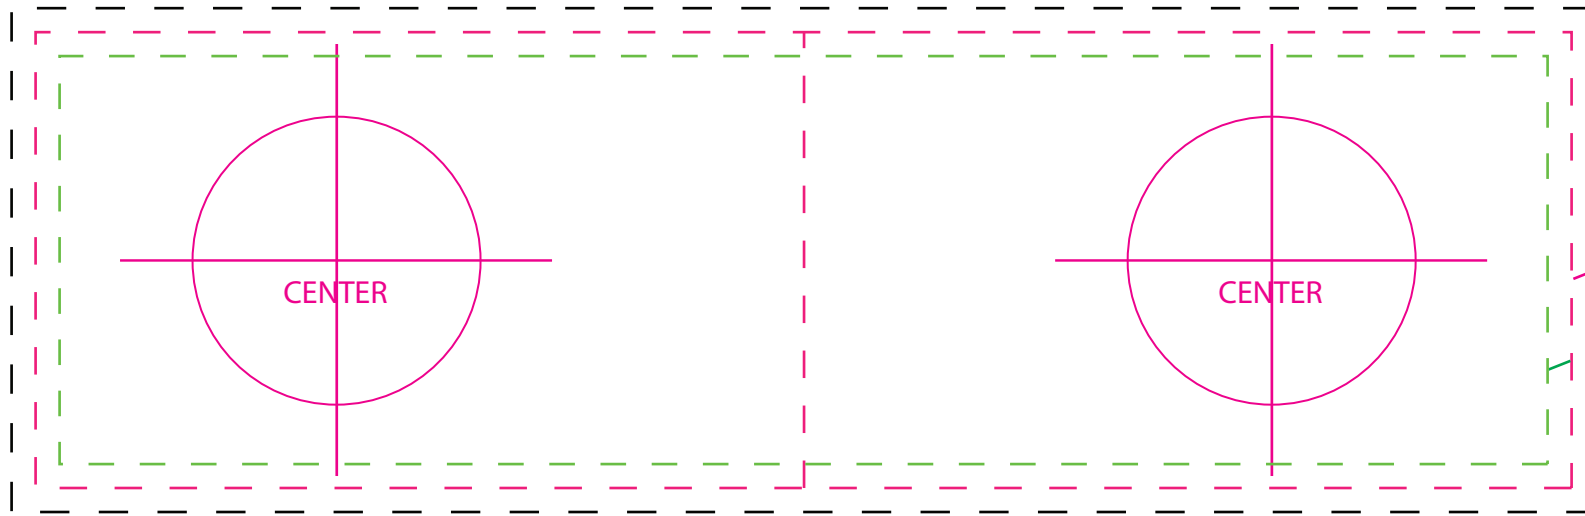

SO#  
PO#  
Item:  
Item Color:  
Imprint Color:

100%  
**Artwork Size**  
Width:  
Height:

Bleed Line

Die Line

Safety Line

**Disclaimer:**

This proof is primarily used to display imprint size and location only.  
Color proofs are not a guaranteed representation of actual imprint color and product.  
PMS matching not available on full color / four color process artwork.  
PMS colors shown may vary based on computer monitor used.  
If PMS color is not noted on order, standard ink color will be used from Standard Ink Color Chart.  
Chart link: <http://www.stopngoline.com/pdf-product/stdimprintcolors.pdf>  
PMS Color Match cannot be guaranteed to match, only as close as possible, particularly on dark color items or stainless steel.

**Notice:** The sublimation process is designed to produce a "pleasing" representation, not an exact match of the original colors. Some color variation is normal and to be expected.