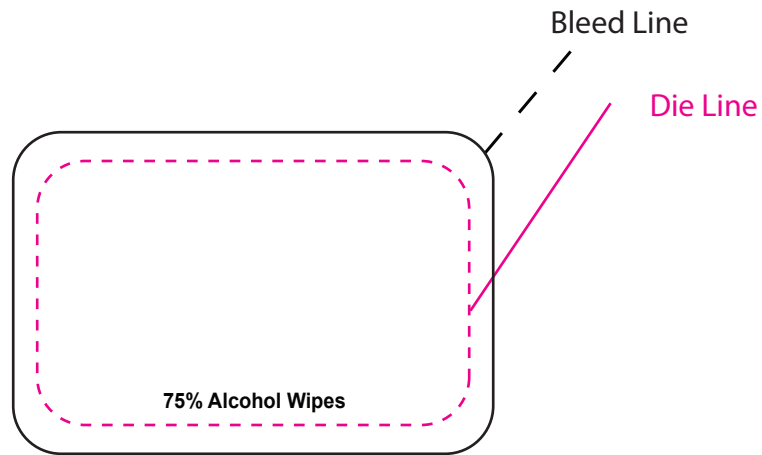

SO#
PO#
Item: SANWIPE10
Item Color: WHITE
Imprint Color: 4CP

100%

Disclaimer:

This proof is primarily used to display imprint size and location only.

Color proofs are not a guaranteed representation of actual imprint color and product.