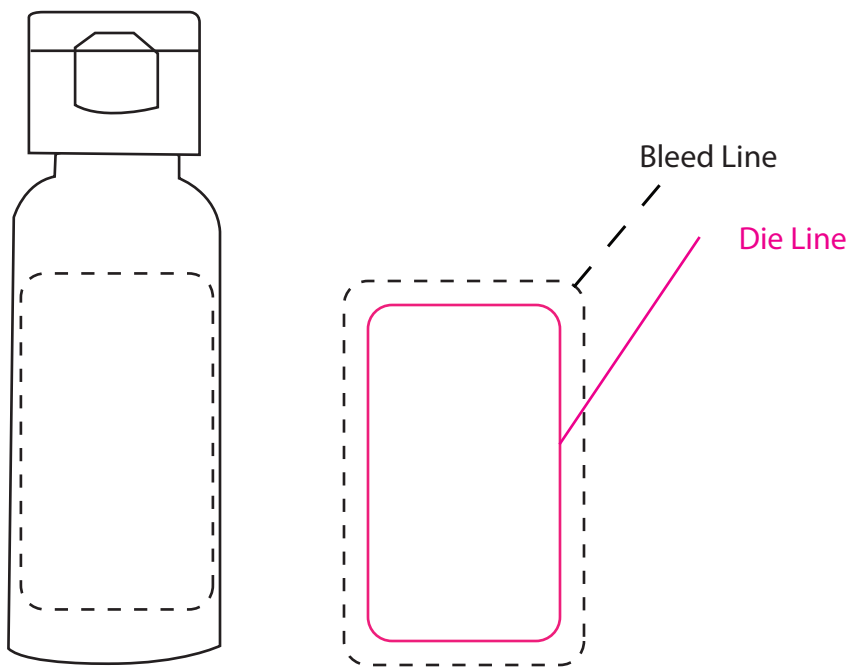

SO#
PO#
Item:
Item Color:
Imprint Color:

100%

Artwork Size

Width:

Height:

Disclaimer:

This proof is primarily used to display imprint size and location only.
Color proofs are not a guaranteed representation of actual imprint color and product.

PMS matching not available on full color / four color process artwork.

PMS colors shown may vary based on computer monitor used.

If PMS color is not noted on order, standard ink color will be used from Standard Ink Color Chart.