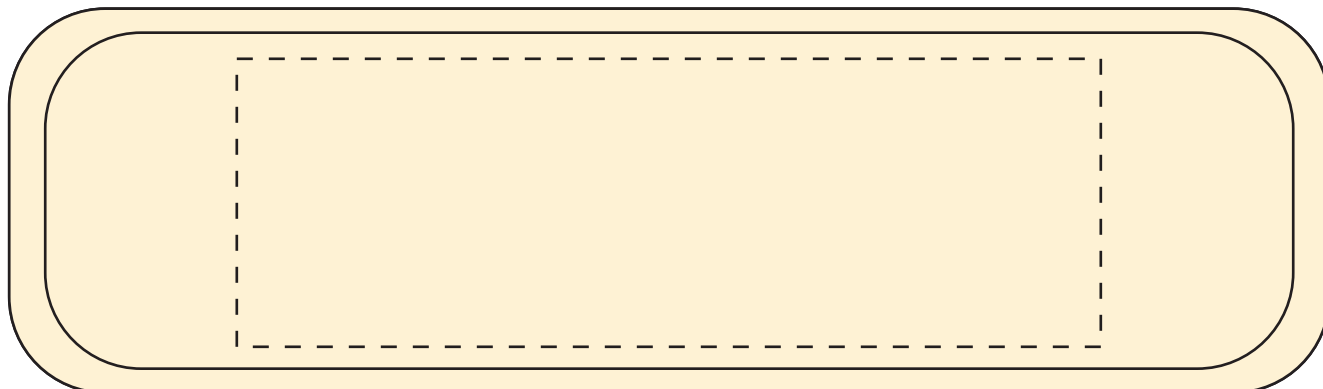

SO#  
PO#  
Item: MX-08A  
Item Color: MAPLEWOOD  
Decoration / Imprint Color:

**Art Proof**  
Date: xx/xx/xxxx

100%

**Artwork Size**

Width:

Height:

**Disclaimer:**

This proof is primarily used to display imprint size and location only.

Color proofs are not a guaranteed representation of actual imprint color and product.

PMS matching not available on full color / four color process artwork.

PMS colors shown may vary based on computer monitor used.