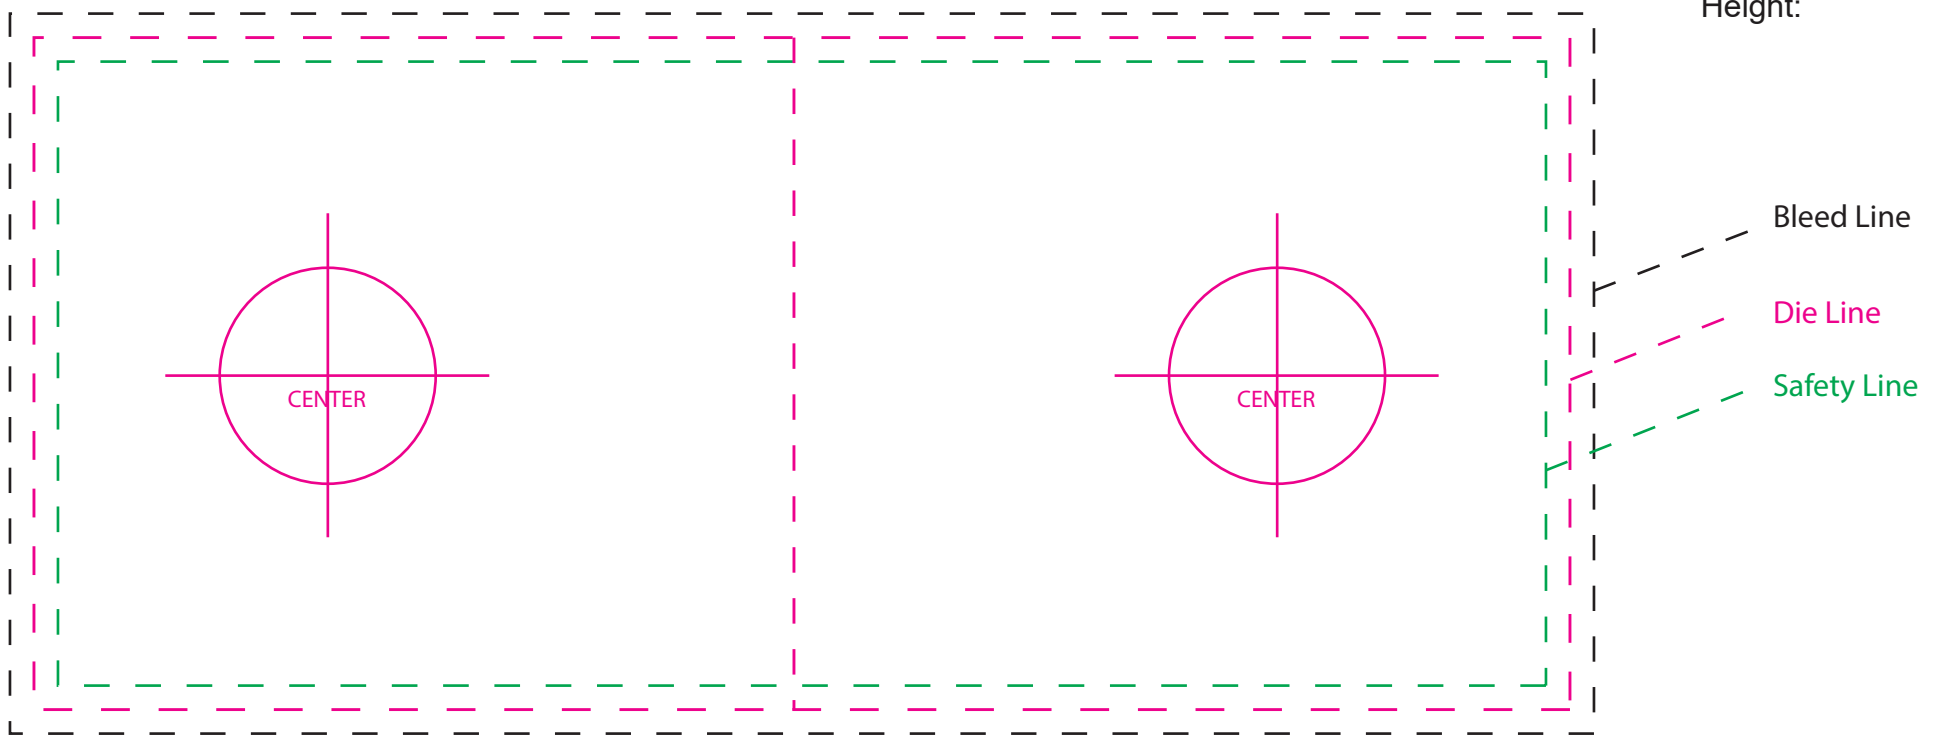

SO#
PO#
Item: MMUG003P
Item Color: WHITE
Imprint Color: 4CP DYE SUB

Art Proof
Date: xx/xx/xxxx

Left Handed

Right Handed

100%

Artwork Size

Width:

Height:

Bleed Line

Die Line

Safety Line

Disclaimer:

This proof is primarily used to display imprint size and location only.

Color proofs are not a guaranteed representation of actual imprint color and product.

PMS matching not available on full color / four color process artwork.