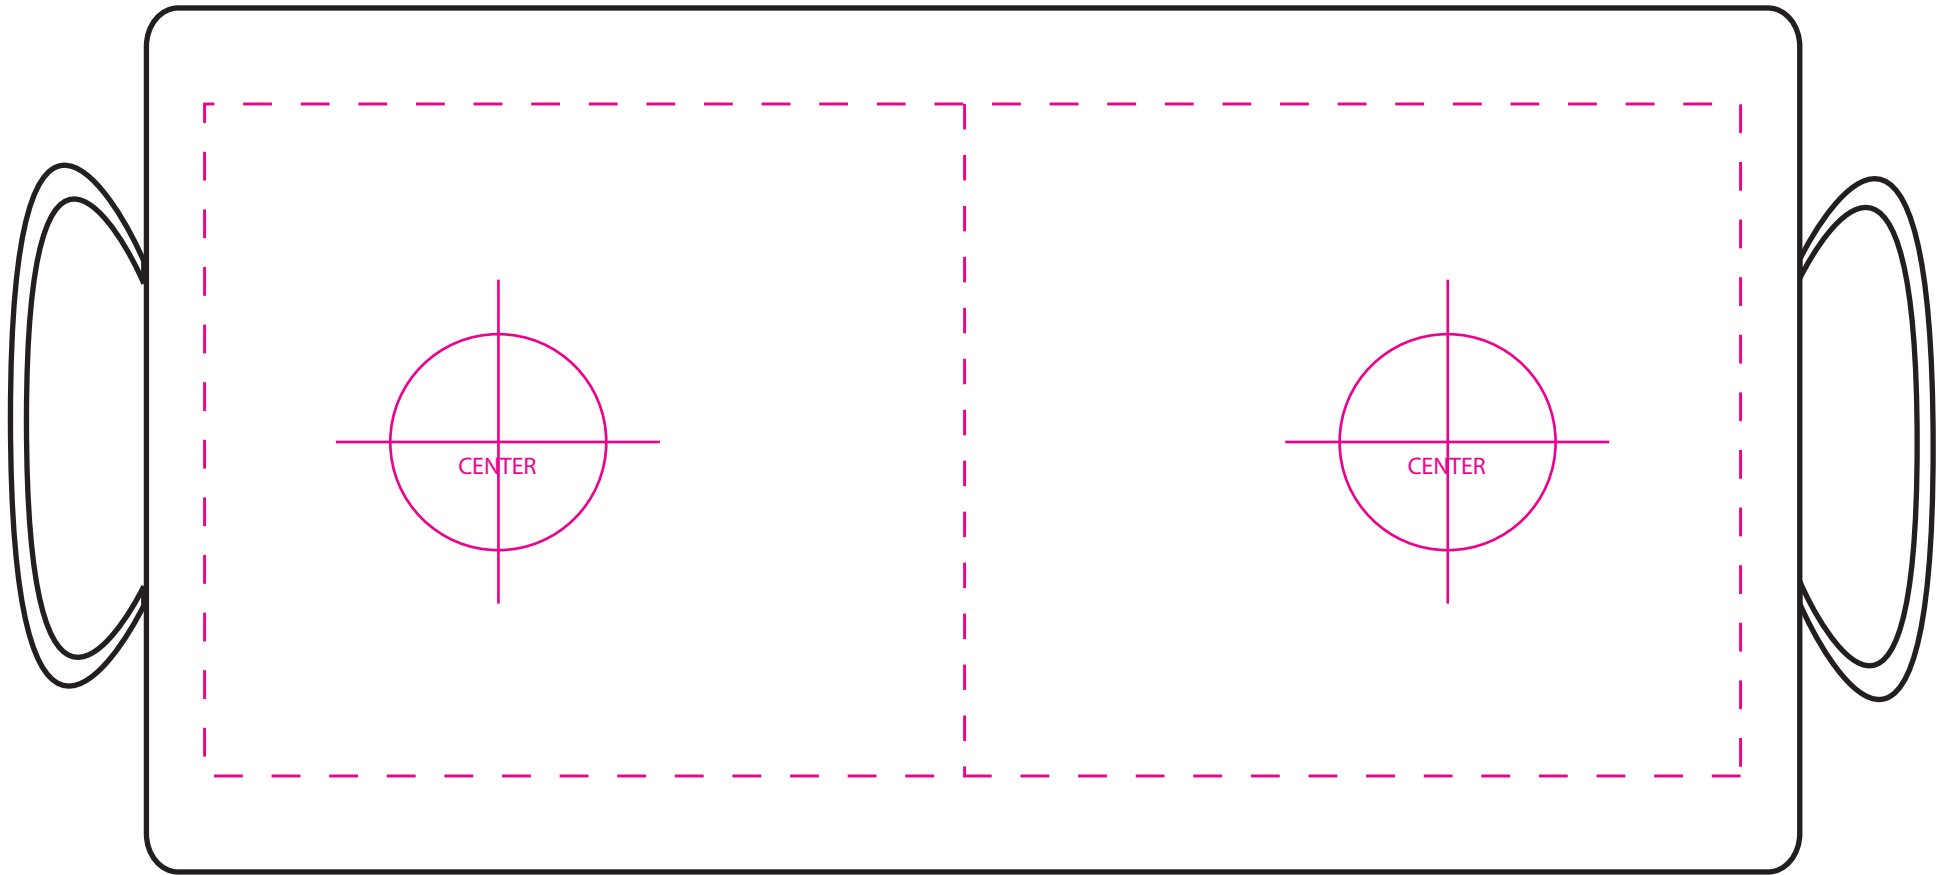

SO#
PO#
Item: MMUG003P
Item Color: WHITE
Imprint Color: 4CP DYE SUB

Art Proof
Date: xx/xx/xxxx

Left Handed

Right Handed

100%

Artwork Size

Width:

Height:

Bleed Line

Die Line

Safety Line

Disclaimer:

This proof is primarily used to display imprint size and location only.

Color proofs are not a guaranteed representation of actual imprint color and product.

PMS matching not available on full color / four color process artwork.