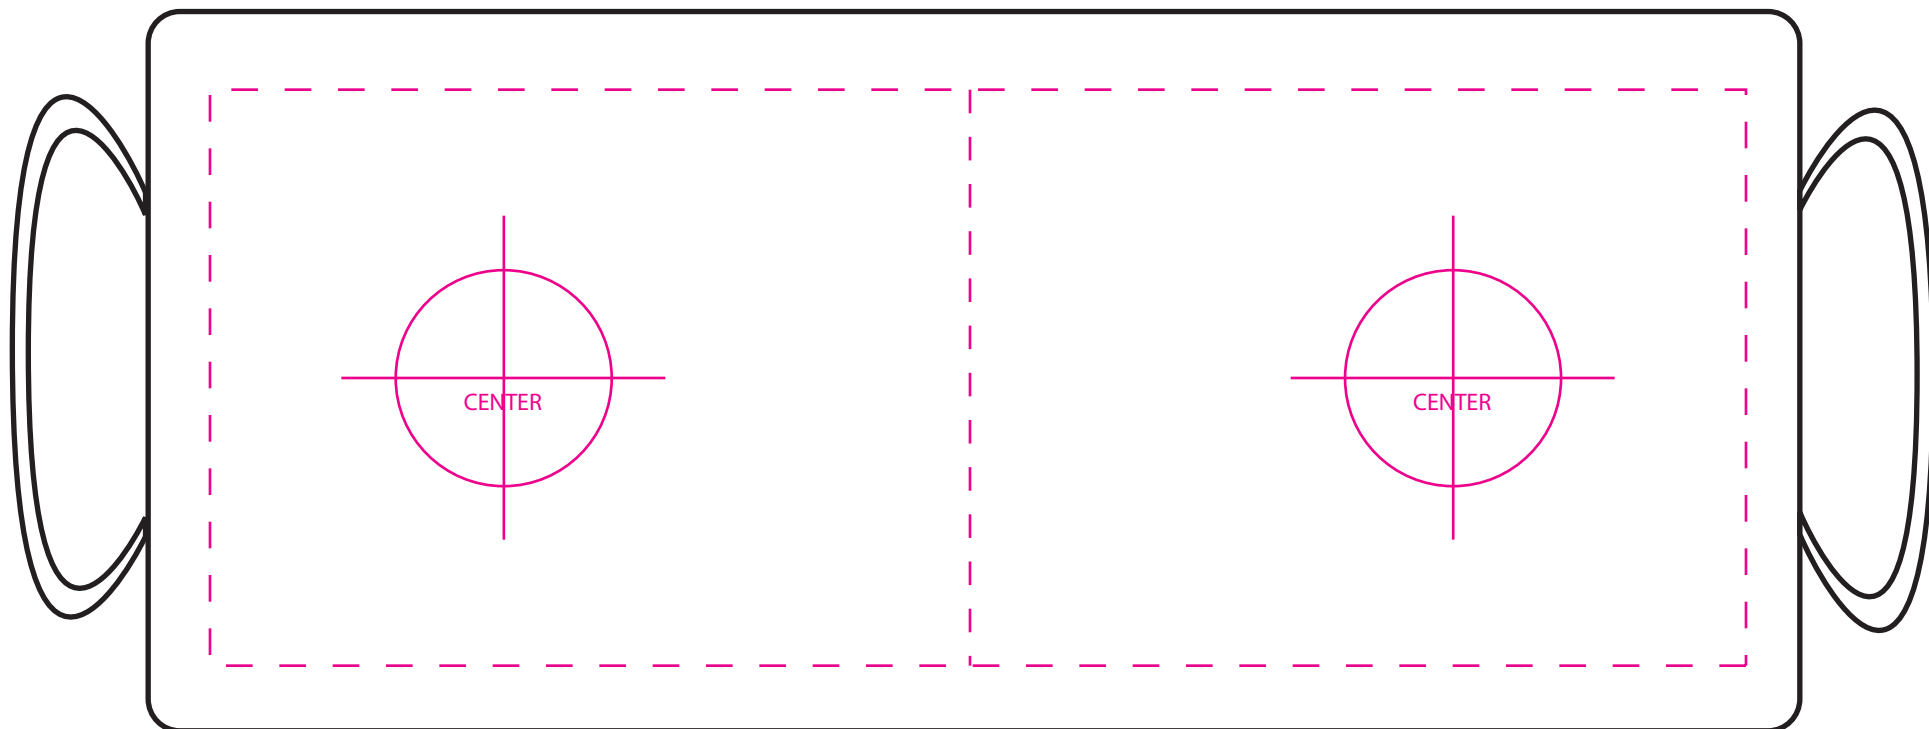

SO#  
PO#  
Item: MUG001P  
Item Color: WHITE  
Imprint Color: 4CP DYE SUB

**Art Proof**  
Date: xx/xx/xxxx

Left Handed

Right Handed

100%  
**Artwork Size**  
Width:  
Height:

**Disclaimer:**

This proof is primarily used to display imprint size and location only.  
Color proofs are not a guaranteed representation of actual imprint color and product.  
PMS matching not available on full color / four color process artwork.  
PMS colors shown may vary based on computer monitor used.  
If PMS color is not noted on order, standard ink color will be used from Standard Ink Color Chart.  
Chart link: <http://www.stopngoline.com/pdf-product/stdimprintcolors.pdf>  
PMS Color Match cannot be guaranteed to match, only as close as possible, particularly on dark color items or stainless steel.

The sublimation process is designed to produce a "pleasing" representation, not an exact match of the original colors. Some color variation is normal and to be expected.