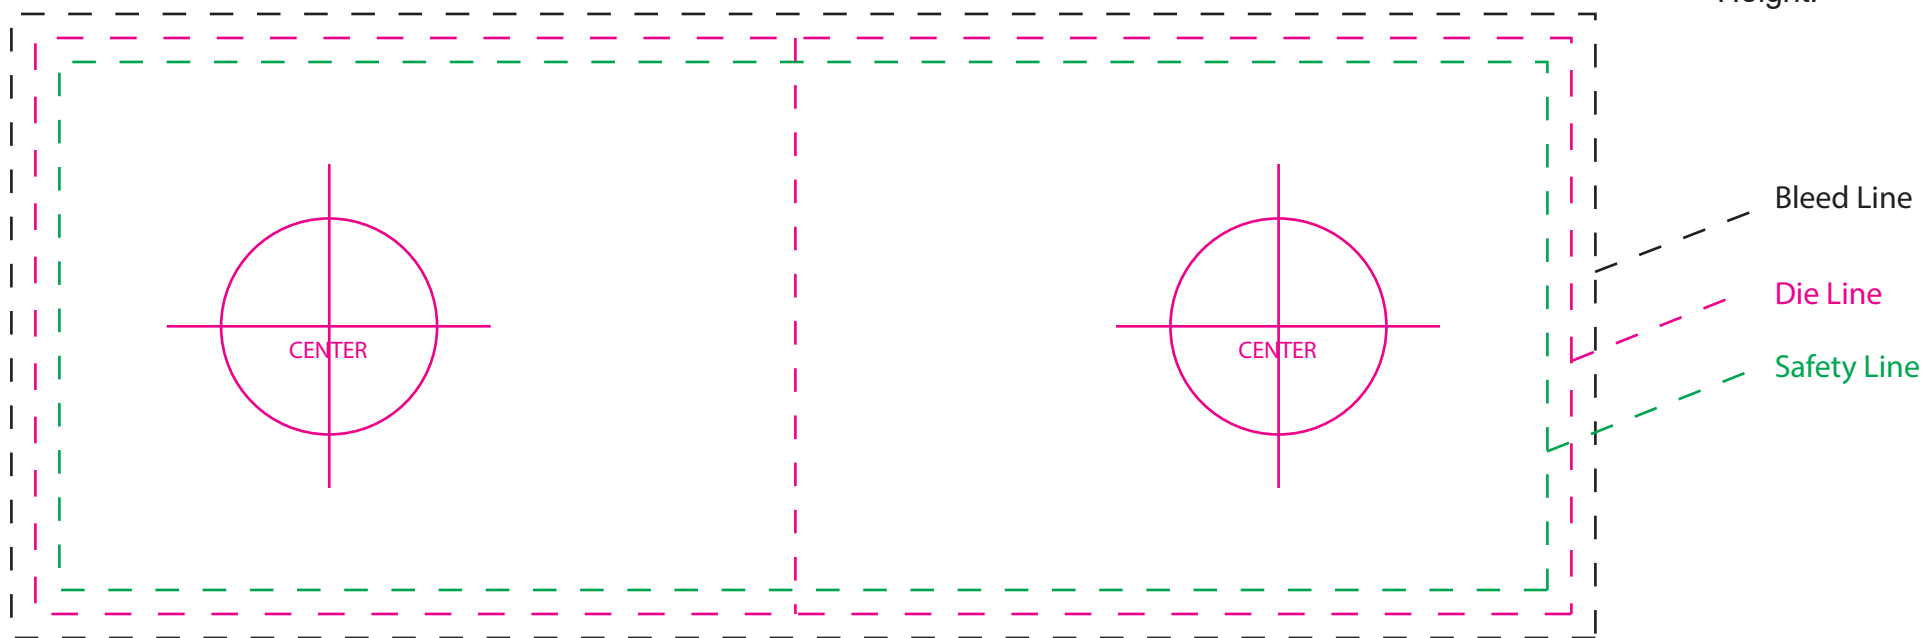

SO#  
PO#  
Item: MUG001P  
Item Color: WHITE  
Imprint Color: 4CP DYE SUB

**Art Proof**  
Date: xx/xx/xxxx

Left Handed

Right Handed

100%  
**Artwork Size**  
Width:  
Height:

**Disclaimer:**

This proof is primarily used to display imprint size and location only.  
Color proofs are not a guaranteed representation of actual imprint color and product.  
PMS matching not available on full color / four color process artwork.  
PMS colors shown may vary based on computer monitor used.  
If PMS color is not noted on order, standard ink color will be used from Standard Ink Color Chart.  
Chart link: <http://www.stopngoline.com/pdf-product/stdimprintcolors.pdf>  
PMS Color Match cannot be guaranteed to match, only as close as possible, particularly on dark color items or stainless steel.

The sublimation process is designed to produce a "pleasing" representation, not an exact match of the original colors. Some color variation is normal and to be expected.