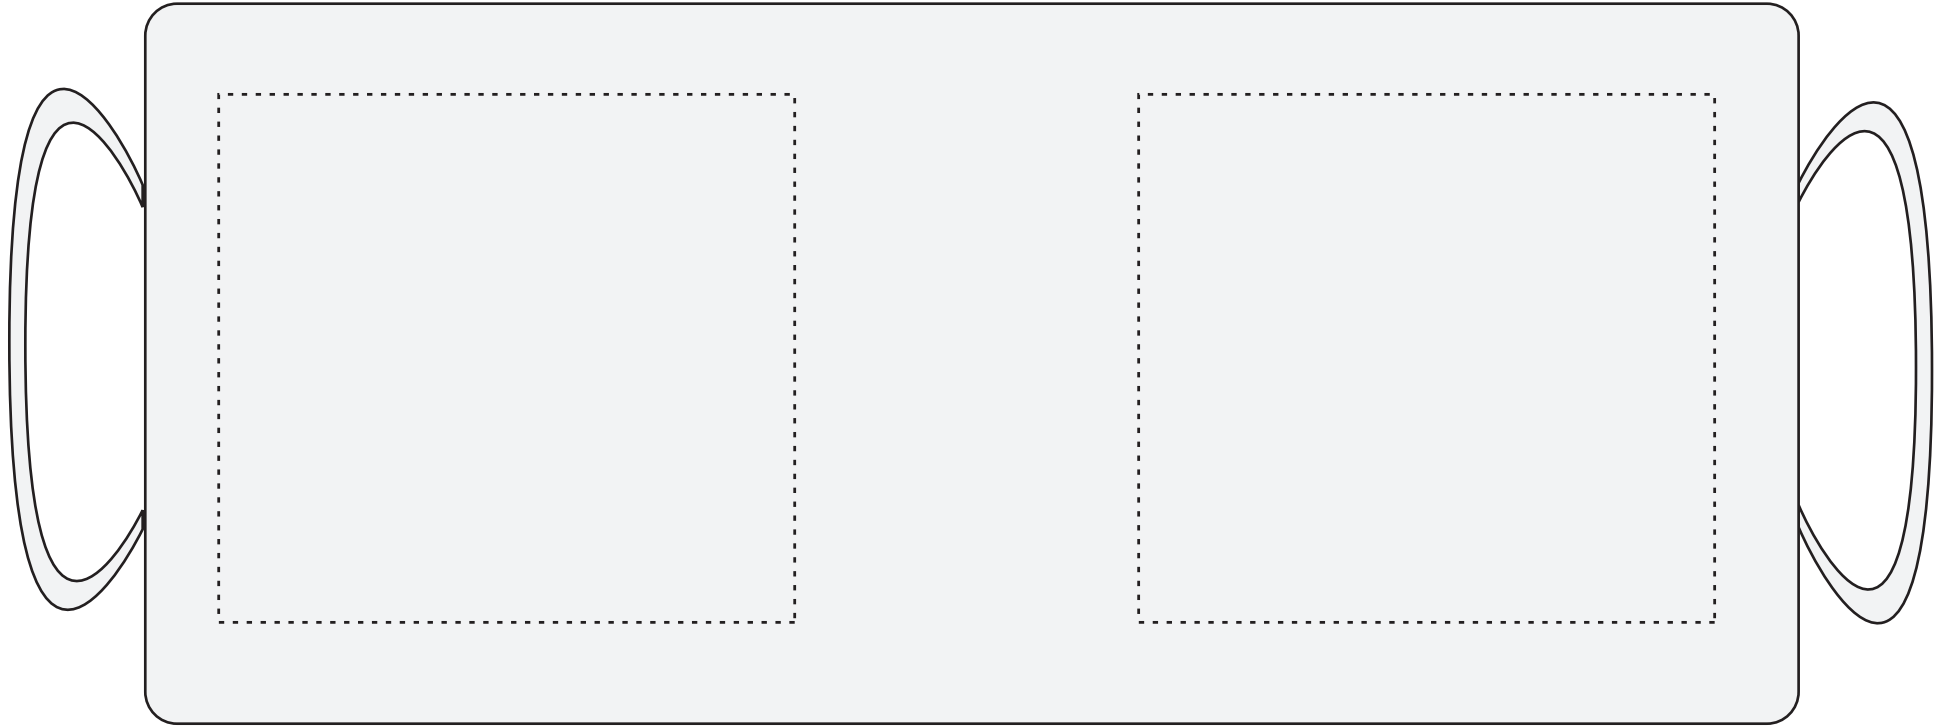

SO#  
PO#  
Item: MUG001  
Item Color: WHITE  
Decoration / Imprint Color:

**Art Proof**  
Date: xx/xx/xxxx

Left Handed

Right Handed

100%

**Artwork Size**  
Width:  
Height:

**Disclaimer:**

This proof is primarily used to display imprint size and location only.  
Color proofs are not a guaranteed representation of actual imprint color and product.  
PMS matching not available on full color / four color process artwork.  
PMS colors shown may vary based on computer monitor used.  
If PMS color is not noted on order, standard ink color will be used from Standard Ink Color Chart.  
Chart link: <http://www.stopngoline.com/pdf-product/stdimprintcolors.pdf>  
PMS Color Match cannot be guaranteed to match, only as close as possible, particularly on dark color items or stainless steel.