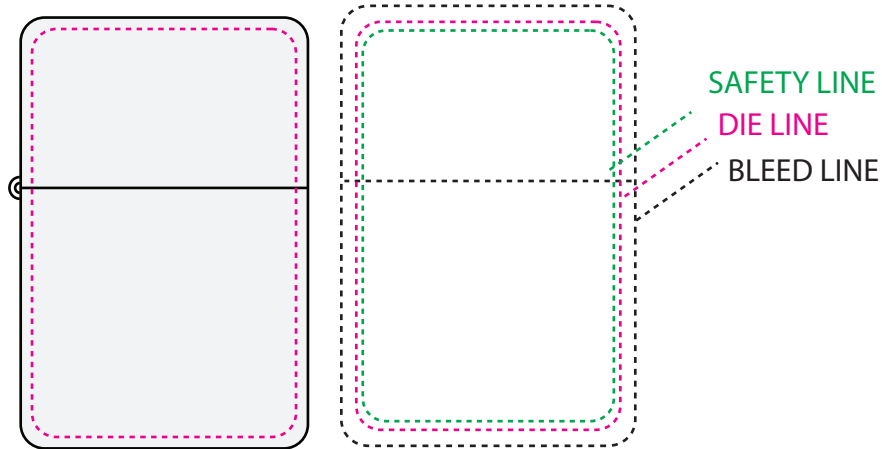

SO#
PO#
Item: LT201
Item Color:
Decoration / Imprint Color:

Art Proof
Date: xx/xx/xxxx

IMPRINTING

100%

Artwork Size
Width:
Height:

4 COLOR PROCESS

cannot do full bleed edge to edge
must crop art with the pink die line

Disclaimer:

This proof is primarily used to display imprint size and location only.
Color proofs are not a guaranteed representation of actual imprint color and product.
PMS matching not available on full color / four color process artwork.
PMS colors shown may vary based on computer monitor used.
If PMS color is not noted on order, standard ink color will be used from Standard Ink Color Chart.
Chart link: <http://www.stopngoline.com/pdf-product/stdimprintcolors.pdf>
PMS Color Match cannot be guaranteed to match, only as close as possible, particularly on dark color items or stainless steel.