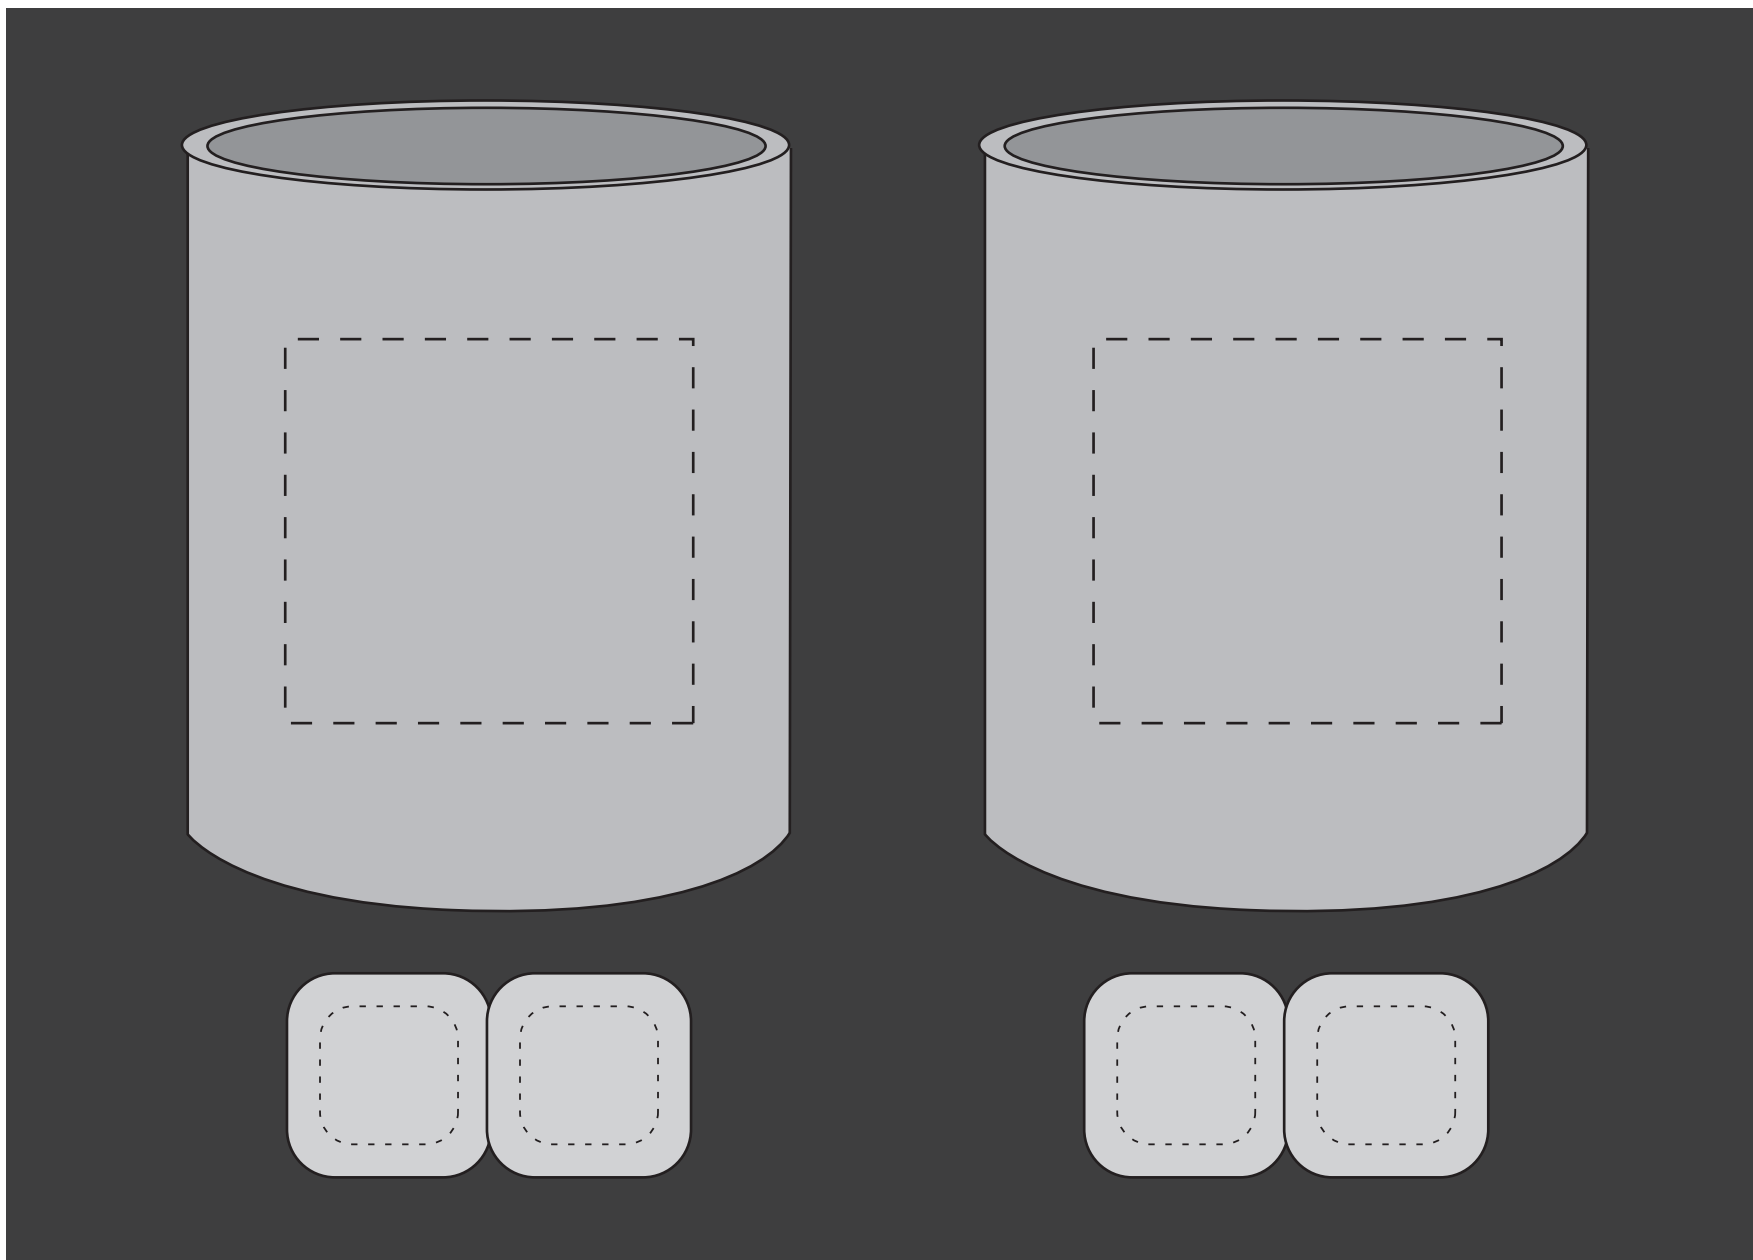

SO#
PO#
Item: KIT-SSM062
Item Color: BLACK
Decoration / Imprint Color: ENGRAVING

100%

Artwork Size
Width:
Height:

ENGRAVING

ENGRAVING

OPTIONAL
ENGRAVING
ON CUBES

OPTIONAL
IMPRINT
ON BOX

Disclaimer:
This proof is primarily used to display imprint size and location only.
Color proofs are not a guaranteed representation of actual imprint color and product.
PMS matching not available on full color / four color process artwork.
PMS colors shown may vary based on computer monitor used.
If PMS color is not noted on order, standard ink color will be used from Standard Ink Color Chart.
Chart link: <http://www.stopngoline.com/pdf-product/stdimprintcolors.pdf>
PMS Color Match cannot be guaranteed to match, only as close as possible, particularly on dark color items or stainless steel.