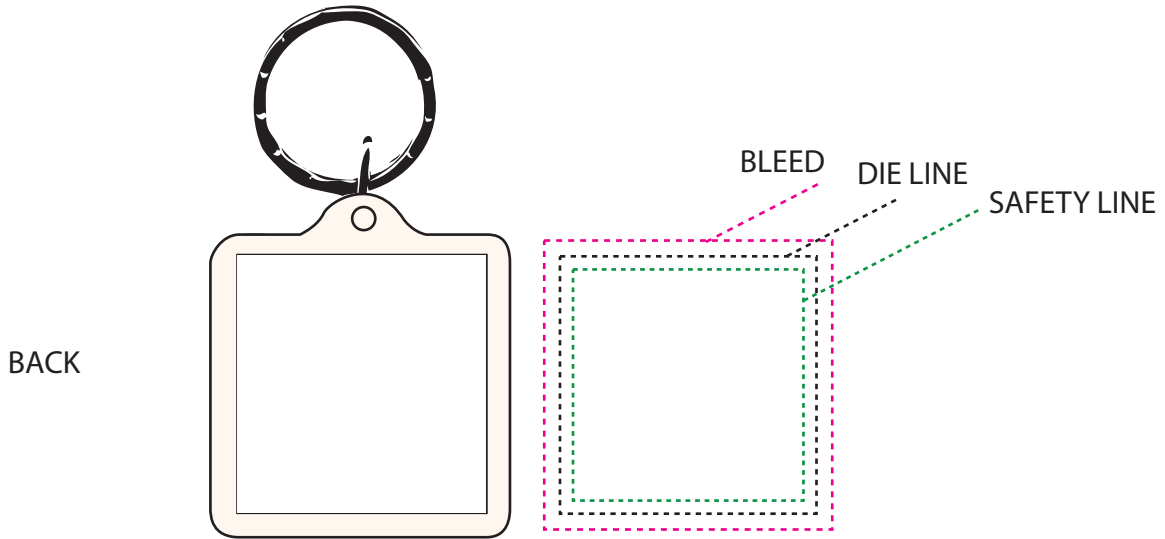

SO#  
PO#  
Item: K03  
Item Color: Clear  
Decoration / Imprint Color: 4CP

100%

Disclaimer:  
This proof is primarily used to display imprint size and location only.  
Color proofs are not a guaranteed representation of actual imprint color and product.  
PMS matching not available on full color / four color process artwork.  
PMS colors shown may vary based on computer monitor used.  
If PMS color is not noted on order, standard ink color will be used from Standard Ink Color Chart.  
Chart link: <http://www.stopngoline.com/pdf-product/stdimprintcolors.pdf>  
PMS Color Match cannot be guaranteed to match, only as close as possible, particularly on dark color items or stainless steel.

**Artwork Size**

Width:

Height: