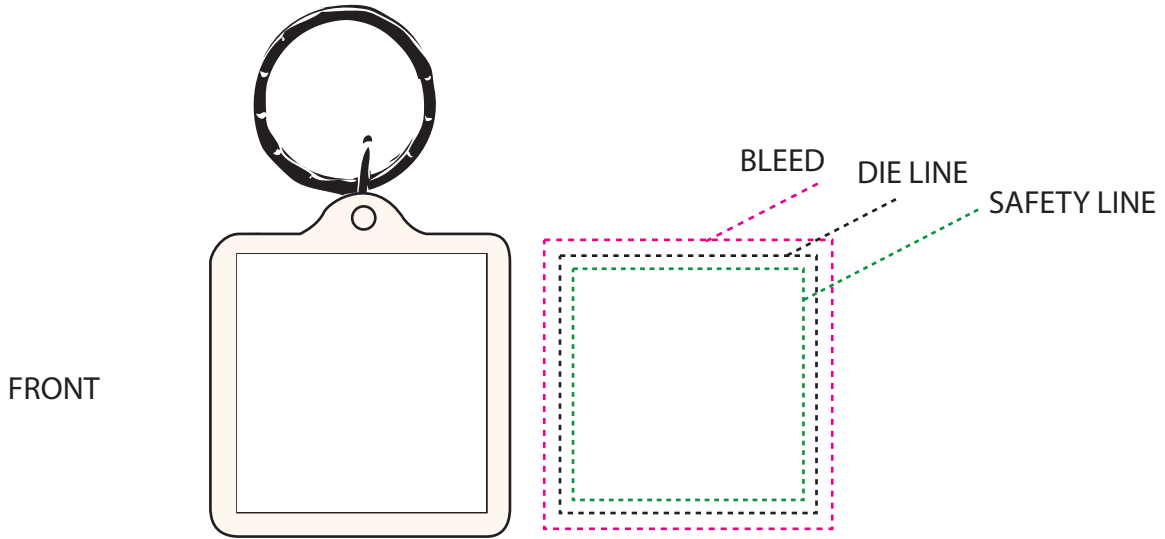

SO#  
PO#  
Item: K03  
Item Color: Clear  
Decoration / Imprint Color: 4CP

100%

Disclaimer:  
This proof is primarily used to display imprint size and location only.  
Color proofs are not a guaranteed representation of actual imprint color and product.  
PMS matching not available on full color / four color process artwork.  
PMS colors shown may vary based on computer monitor used.  
If PMS color is not noted on order, standard ink color will be used from Standard Ink Color Chart.  
Chart link: <http://www.stopngoline.com/pdf-product/stdimprintcolors.pdf>  
PMS Color Match cannot be guaranteed to match, only as close as possible, particularly on dark color items or stainless steel.

**Artwork Size**

Width:

Height: