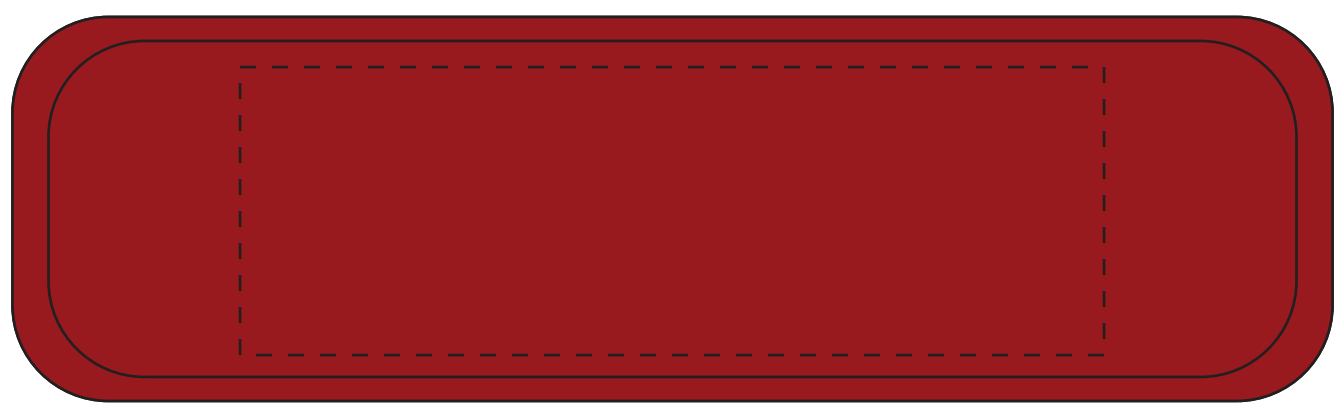

SO#
PO#
Item: GIFTBOX-W1D
Item Color: ROSEWOOD
Decoration / Imprint Color:

Art Proof
Date: xx/xx/xxxx

4 1/2" x 1 1/2"

100%

1 1/4" x 1/4"

100%

Artwork Size
Width:
Height:

Disclaimer:
This proof is primarily used to display imprint size and location only.
Color proofs are not a guaranteed representation of actual imprint color and product.
PMS matching not available on full color / four color process artwork.
PMS colors shown may vary based on computer monitor used.
If PMS color is not noted on order, standard ink color will be used from Standard Ink Color Chart.
Chart link: <http://www.stopngoline.com/pdf-product/stdimprintcolors.pdf>
PMS Color Match cannot be guaranteed to match, only as close as possible, particularly on dark color items or stainless steel.

****Handcrafted, thus the consistency of the wood grain, stain, and color may vary.****
Color variation is normal and to be expected.