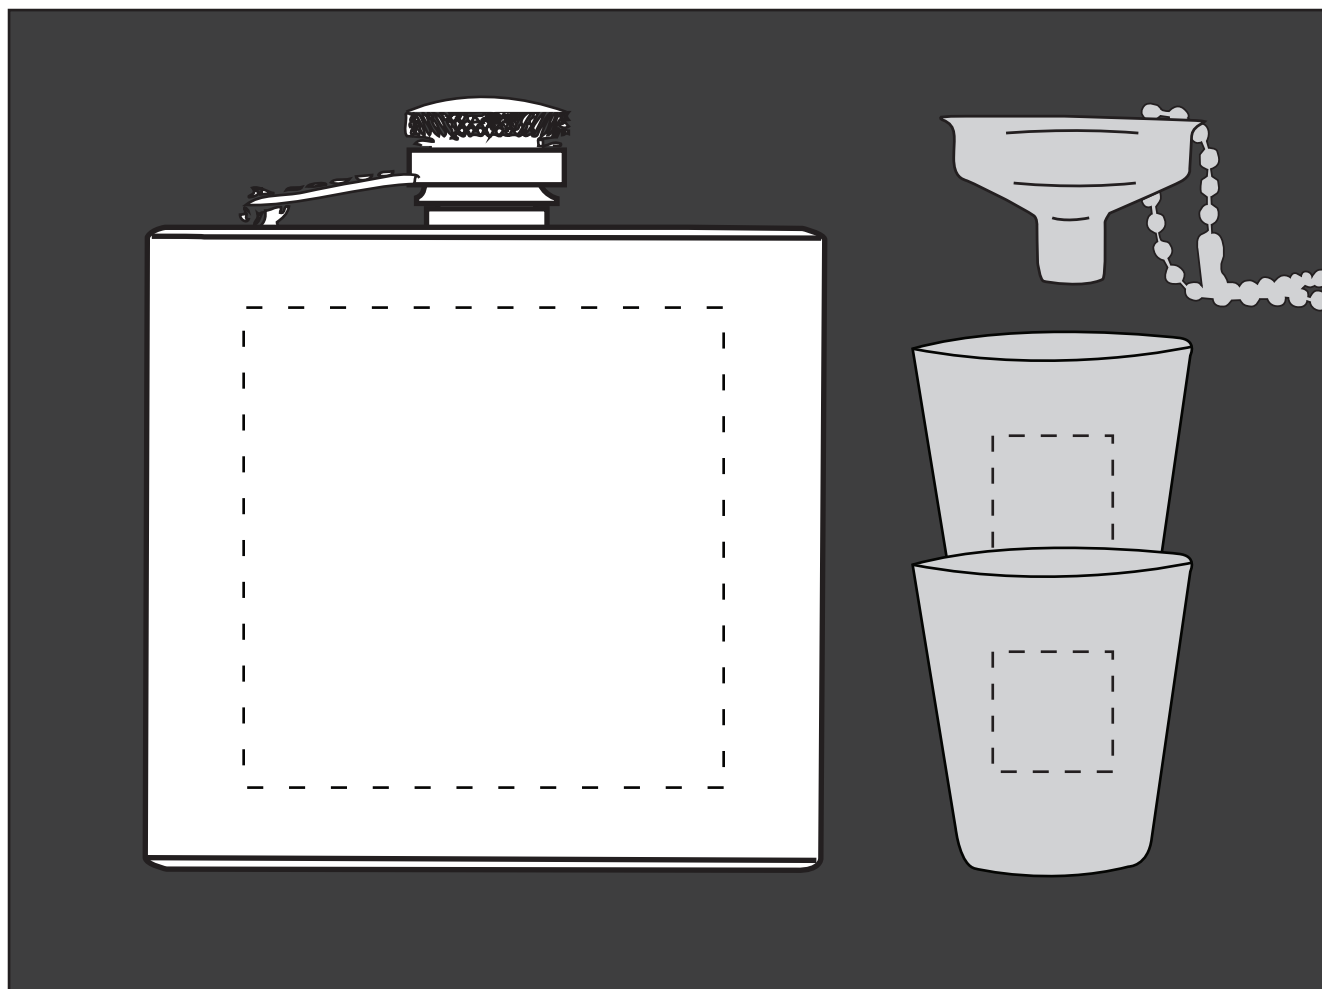

SO#
PO#
Item: GIFTBOX-F4H
Item Color: BLACK / SILVER
Decoration / Imprint Color:ENG

Art Proof
Date: xx/xx/xxxx

FLASK1
2 1/2" x 2 1/2"

SHOTGLASS7
5/8" x 5/8"

BOX IMPRINT SIZE: 3.5x3"

100%

Disclaimer:
This proof is primarily used to display imprint size and location only.
Color proofs are not a guaranteed representation of actual imprint color and product.
PMS matching not available on full color / four color process artwork.
PMS colors shown may vary based on computer monitor used.
If PMS color is not noted on order, standard ink color will be used from Standard Ink Color Chart.
Chart link: <http://www.stopngoline.com/pdf-product/stdimprintcolors.pdf>
PMS Color Match cannot be guaranteed to match, only as close as possible, particularly on dark color items or stainless steel.

Artwork Size
Width:
Height: