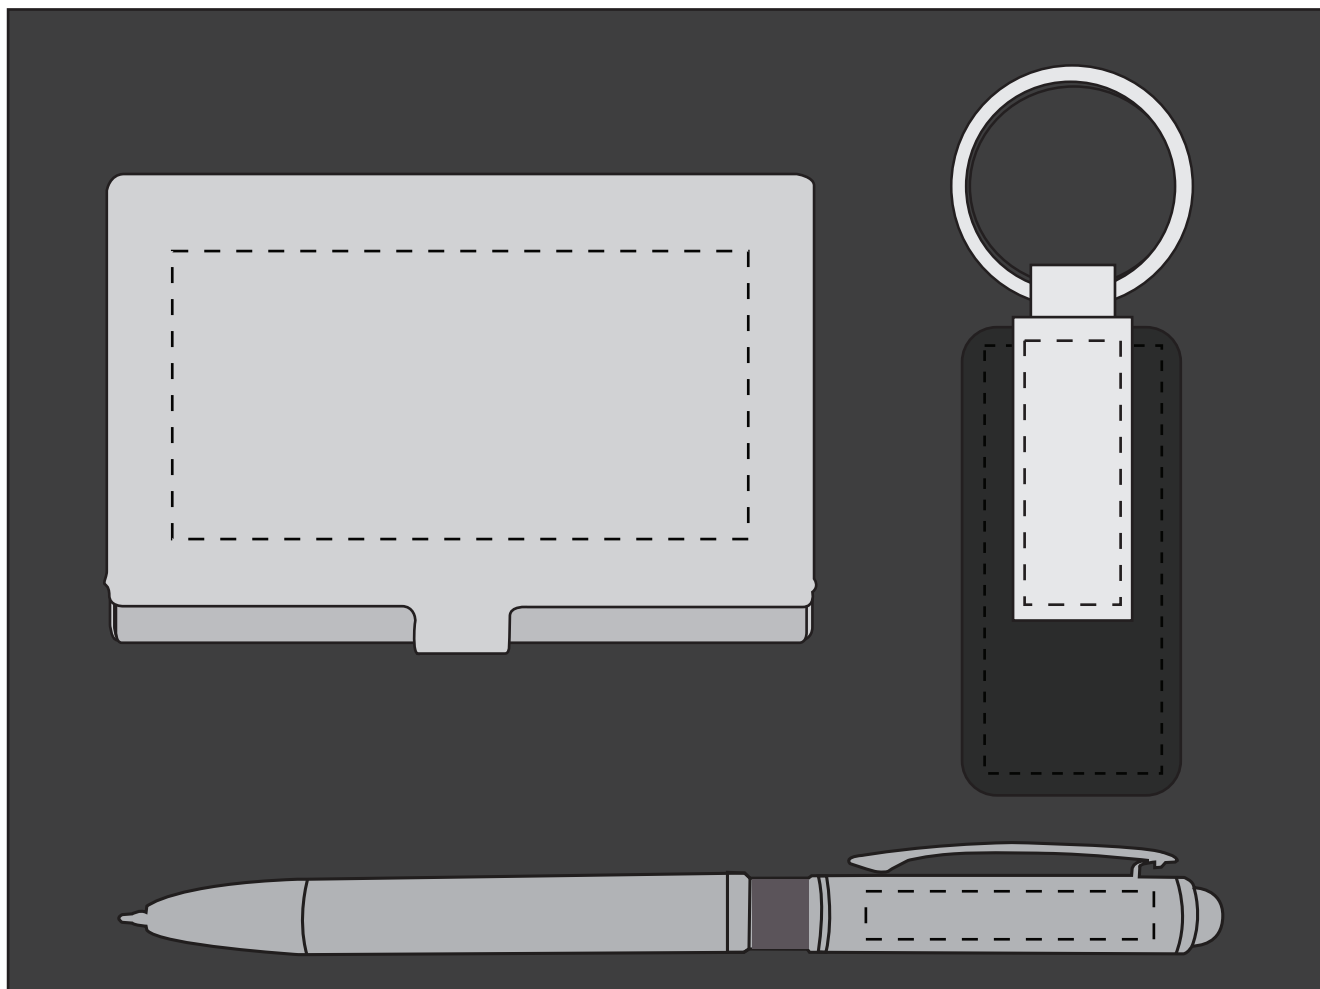

SO#  
PO#  
Item: GIFTBOX-BZ3  
Item Color:  
Decoration / Imprint Color:

**Art Proof**  
Date: xx/xx/xxxx

BOX IMPRINT SIZE: 3.5x3"

Disclaimer:  
This proof is primarily used to display imprint size and location only.  
Color proofs are not a guaranteed representation of actual imprint color and product.  
PMS matching not available on full color / four color process artwork.  
PMS colors shown may vary based on computer monitor used.  
If PMS color is not noted on order, standard ink color will be used from Standard Ink Color Chart.  
Chart link: <http://www.stopngoline.com/pdf-product/stdimprintcolors.pdf>  
PMS Color Match cannot be guaranteed to match, only as close as possible, particularly on dark color items or stainless steel.

100%  
**Artwork Size**  
Width:  
Height: