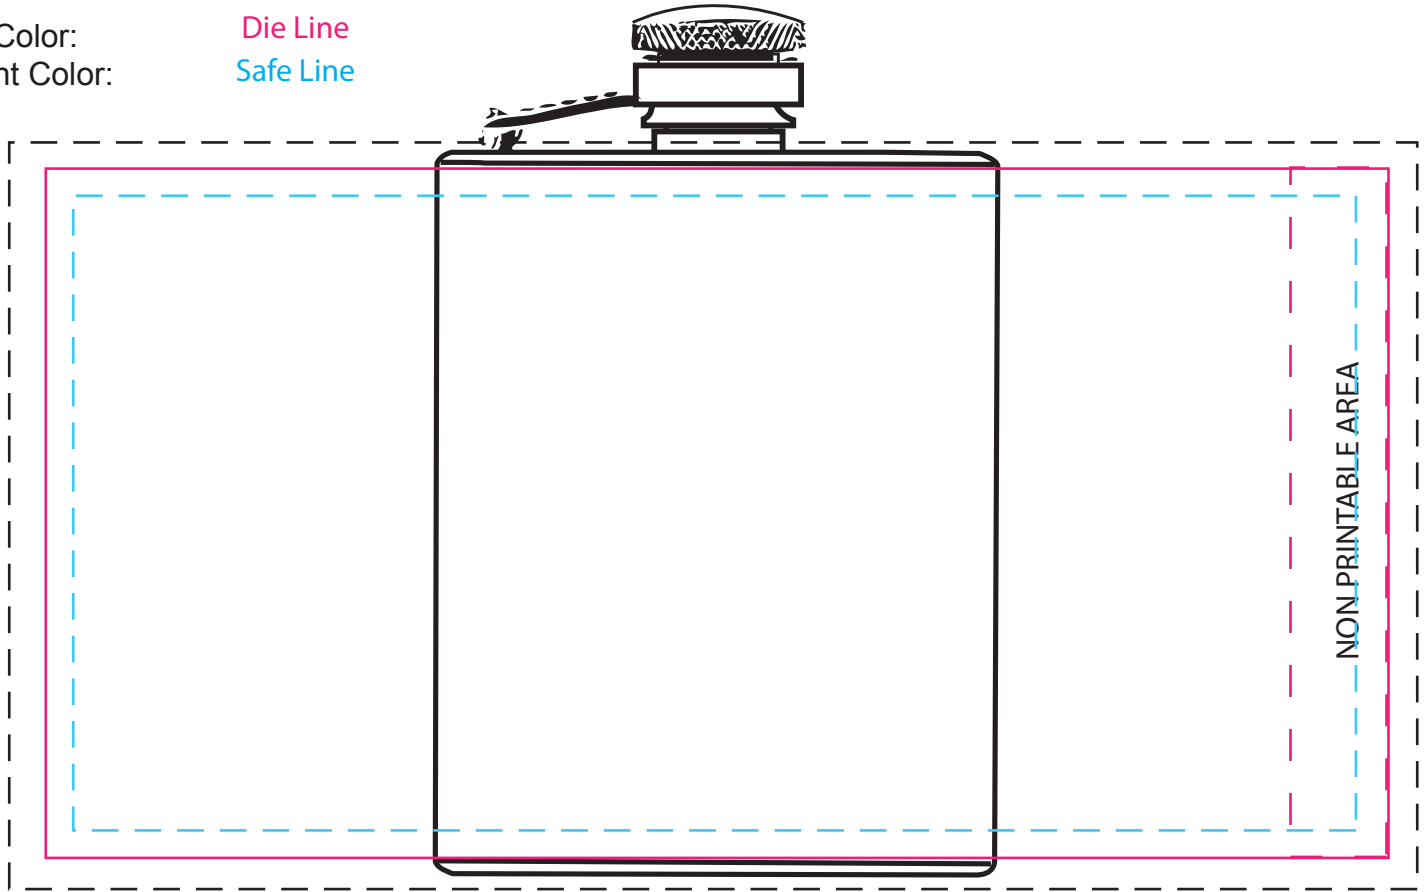

SO#
PO#
Item:
Item Color:
Imprint Color:

Bleed Line
Die Line
Safe Line

Disclaimer:
This proof is primarily used to display imprint size and location only.
Color proofs are not a guaranteed representation of actual imprint color and product.
PMS matching not available on full color / four color process artwork.
PMS colors shown may vary based on computer monitor used.
If PMS color is not noted on order, standard ink color will be used from Standard Ink Color Chart.
Chart link: <http://www.stopngoline.com/pdf-product/stdimprintcolors.pdf>
PMS Color Match cannot be guaranteed to match, only as close as possible, particularly on dark color items or stainless steel.

Artwork Size
Width:
Height: