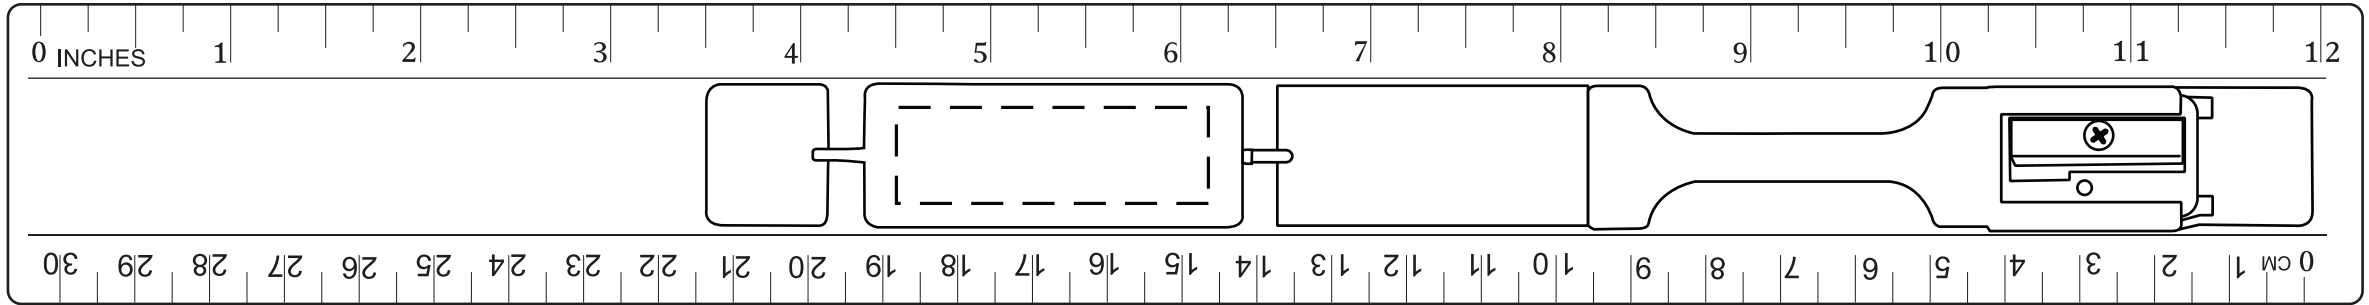

SO#  
PO#  
Item: DA115  
Item Color:  
Decoration / Imprint Color:

**Art Proof**  
Date: xx/xx/xxxx

100%

**Artwork Size**

Width:

Height:

Disclaimer:  
This proof is primarily used to display imprint size and location only.  
Color proofs are not a guaranteed representation of actual imprint color and product.  
PMS matching not available on full color / four color process artwork.  
PMS colors shown may vary based on computer monitor used.  
If PMS color is not noted on order, standard ink color will be used from Standard Ink Color Chart.  
Chart link: <http://www.stopngoline.com/pdf-product/stdimprintcolors.pdf>  
PMS Color Match cannot be guaranteed to match, only as close as possible, particularly on dark color items or stainless steel.