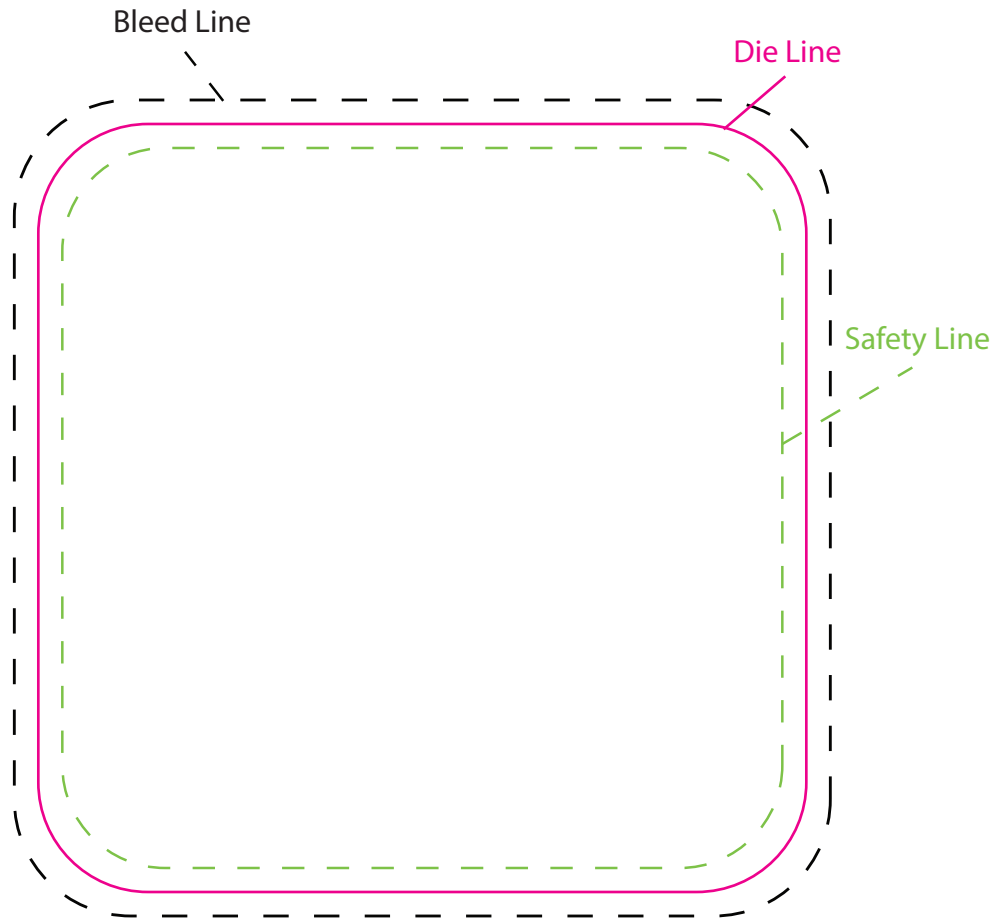

SO#  
PO#  
Item: CSTR42  
Item Color: WHITE  
Decoration / Imprint Color: 4CP

**Art Proof**  
Date: xx/xx/xxxx

4" x 4"

100%

**Artwork Size**

Width:

Height:

**Disclaimer:**

This proof is primarily used to display imprint size and location only.  
Color proofs are not a guaranteed representation of actual imprint color and product.  
PMS matching not available on full color / four color process artwork.  
PMS colors shown may vary based on computer monitor used.  
If PMS color is not noted on order, standard ink color will be used from Standard Ink Color Chart.  
Chart link: <http://www.stopngoline.com/pdf-product/stdimprintcolors.pdf>  
PMS Color Match cannot be guaranteed to match, only as close as possible, particularly on dark color items or stainless steel.

**\*\*There is up to a 1/16" margin of error when die cutting pulpboard coasters\*\***  
Outlined borders may not be perfectly centered after die cutting