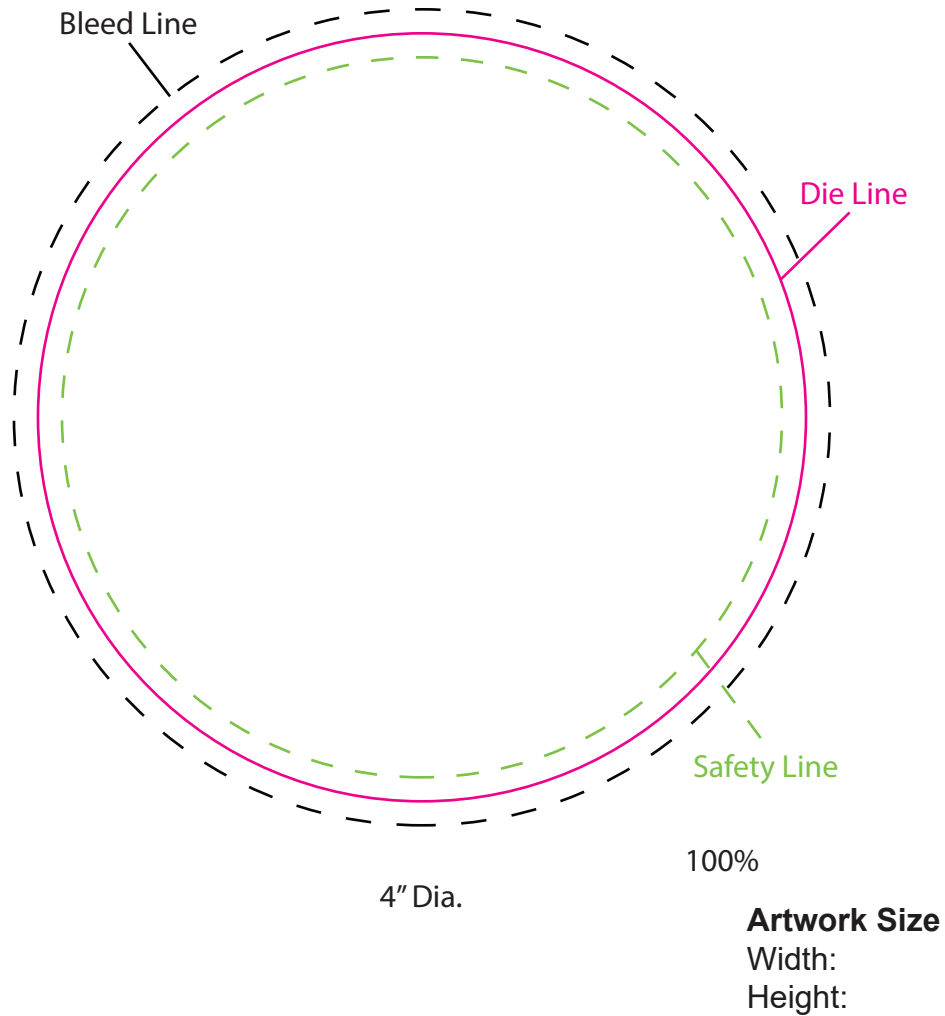

SO#
PO#
Item: CSTR41B
Item Color: WHITE
Decoration / Imprint Color: 4CP

Art Proof
Date: xx/xx/xxxx

Disclaimer:

This proof is primarily used to display imprint size and location only.
Color proofs are not a guaranteed representation of actual imprint color and product.
PMS matching not available on full color / four color process artwork.
PMS colors shown may vary based on computer monitor used.
If PMS color is not noted on order, standard ink color will be used from Standard Ink Color Chart.
Chart link: <http://www.stopngoline.com/pdf-product/stdimprintcolors.pdf>
PMS Color Match cannot be guaranteed to match, only as close as possible, particularly on dark color items or stainless steel.

****There is up to a 1/16" margin of error when die cutting pulpboard coasters****
Outlined borders may not be perfectly centered after die cutting