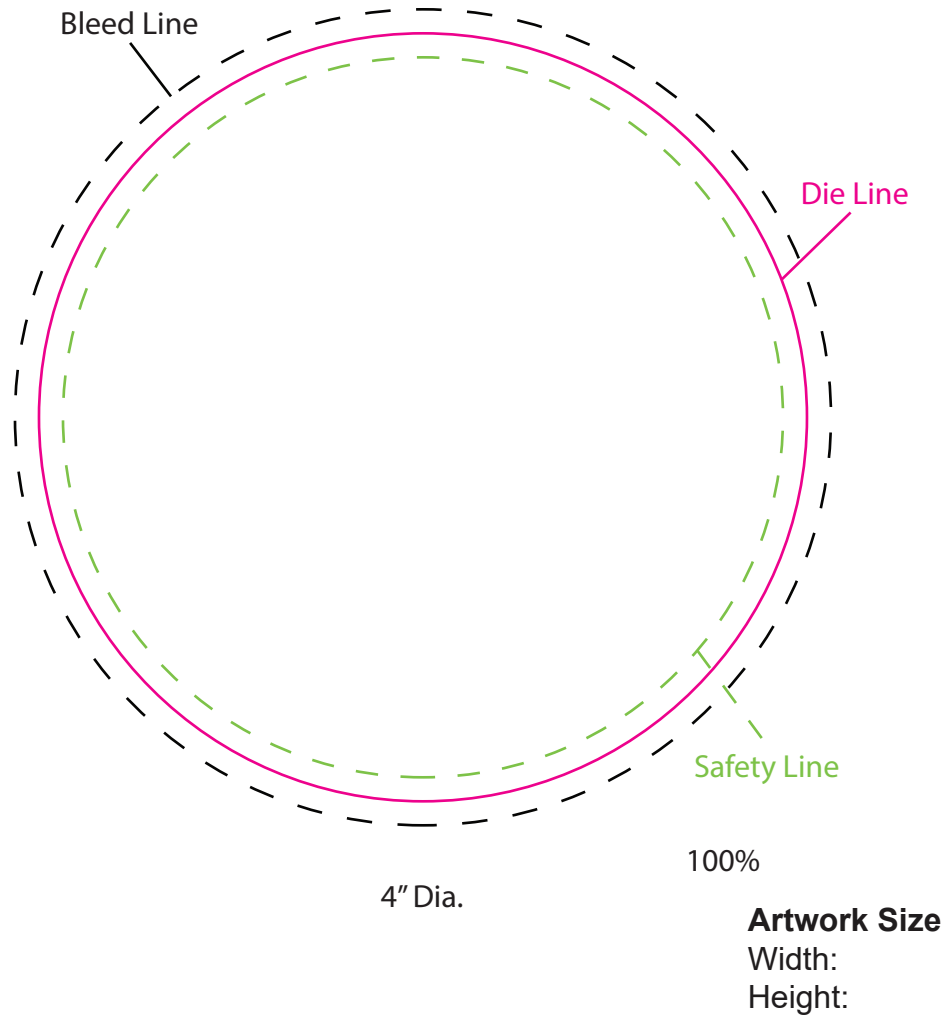

SO#
PO#
Item: CSTR41
Item Color: WHITE
Decoration / Imprint Color: 4CP

Art Proof
Date: xx/xx/xxxx

Disclaimer:

This proof is primarily used to display imprint size and location only.
Color proofs are not a guaranteed representation of actual imprint color and product.
PMS matching not available on full color / four color process artwork.
PMS colors shown may vary based on computer monitor used.
If PMS color is not noted on order, standard ink color will be used from Standard Ink Color Chart.
Chart link: <http://www.stopngoline.com/pdf-product/stdimprintcolors.pdf>
PMS Color Match cannot be guaranteed to match, only as close as possible, particularly on dark color items or stainless steel.

****There is up to a 1/16" margin of error when die cutting pulpboard coasters****
Outlined borders may not be perfectly centered after die cutting