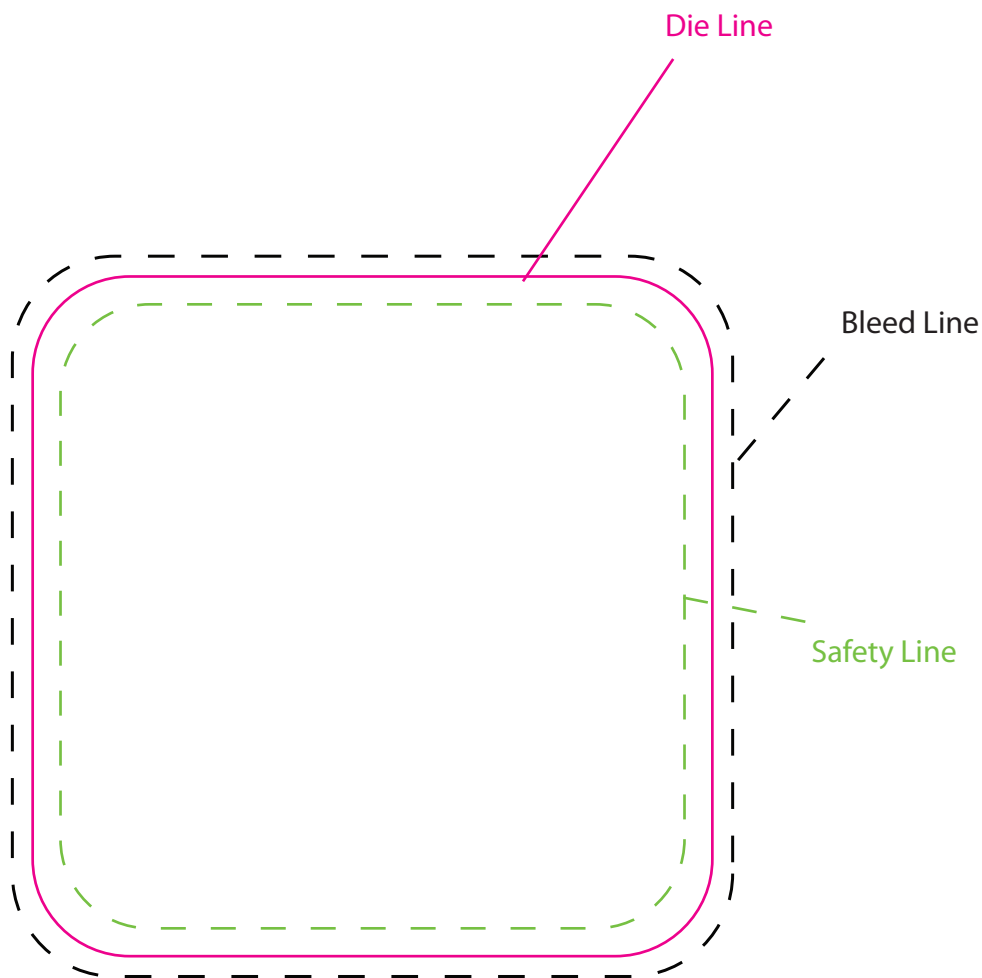

SO#
PO#
Item:
Item Color:
Imprint Color:

Bleed Line
Die Line
Safety Line

100%

Notice: The sublimation process is designed to produce a "pleasing" representation, not an exact match of the original colors. Some color variation is normal and to be expected.

Disclaimer:

This proof is primarily used to display imprint size and location only.

Color proofs are not a guaranteed representation of actual imprint color and product.

PMS matching not available on full color / four color process artwork.