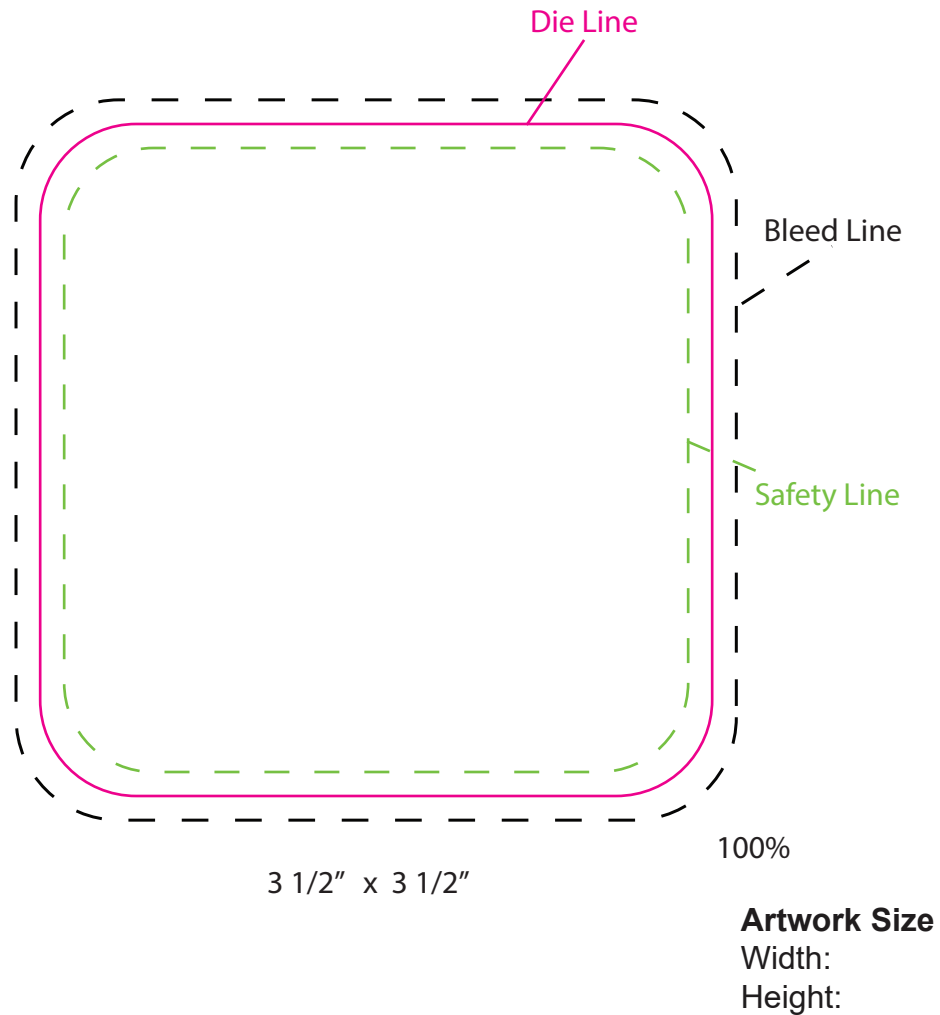

SO#
PO#
Item: CSTR02A
Item Color: WHITE
Decoration / Imprint Color: 4CP

Art Proof
Date: xx/xx/xxxx

Disclaimer:

This proof is primarily used to display imprint size and location only.
Color proofs are not a guaranteed representation of actual imprint color and product.
PMS matching not available on full color / four color process artwork.
PMS colors shown may vary based on computer monitor used.
If PMS color is not noted on order, standard ink color will be used from Standard Ink Color Chart.
Chart link: <http://www.stopngoline.com/pdf-product/stdimprintcolors.pdf>
PMS Color Match cannot be guaranteed to match, only as close as possible, particularly on dark color items or stainless steel.

****There is up to a 1/16" margin of error when die cutting pulpboard coasters****
Outlined borders may not be perfectly centered after die cutting