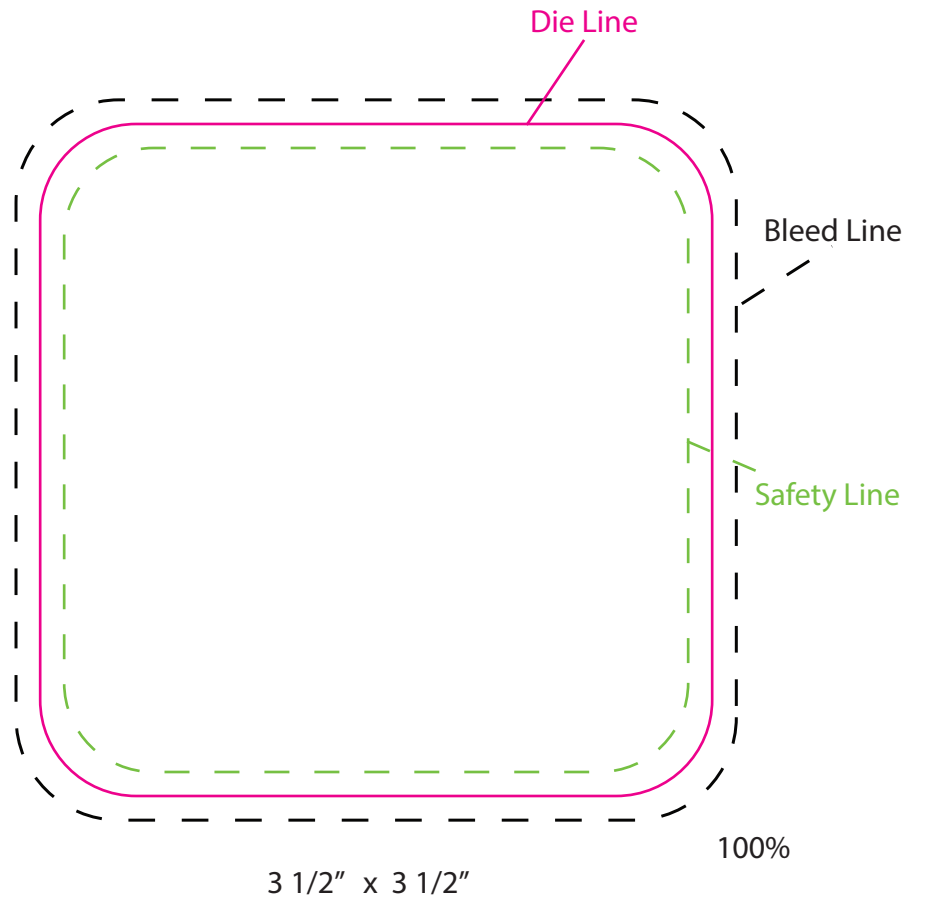

SO#  
PO#  
Item: CSTR02  
Item Color: WHITE  
Decoration / Imprint Color: 4CP

**Art Proof**  
Date: xx/xx/xxxx

**Artwork Size**  
Width:  
Height:

**Disclaimer:**

This proof is primarily used to display imprint size and location only.  
Color proofs are not a guaranteed representation of actual imprint color and product.  
PMS matching not available on full color / four color process artwork.  
PMS colors shown may vary based on computer monitor used.  
If PMS color is not noted on order, standard ink color will be used from Standard Ink Color Chart.  
Chart link: <http://www.stopngoline.com/pdf-product/stdimprintcolors.pdf>  
PMS Color Match cannot be guaranteed to match, only as close as possible, particularly on dark color items or stainless steel.

**\*\*There is up to a 1/16" margin of error when die cutting pulpboard coasters\*\***  
Outlined borders may not be perfectly centered after die cutting