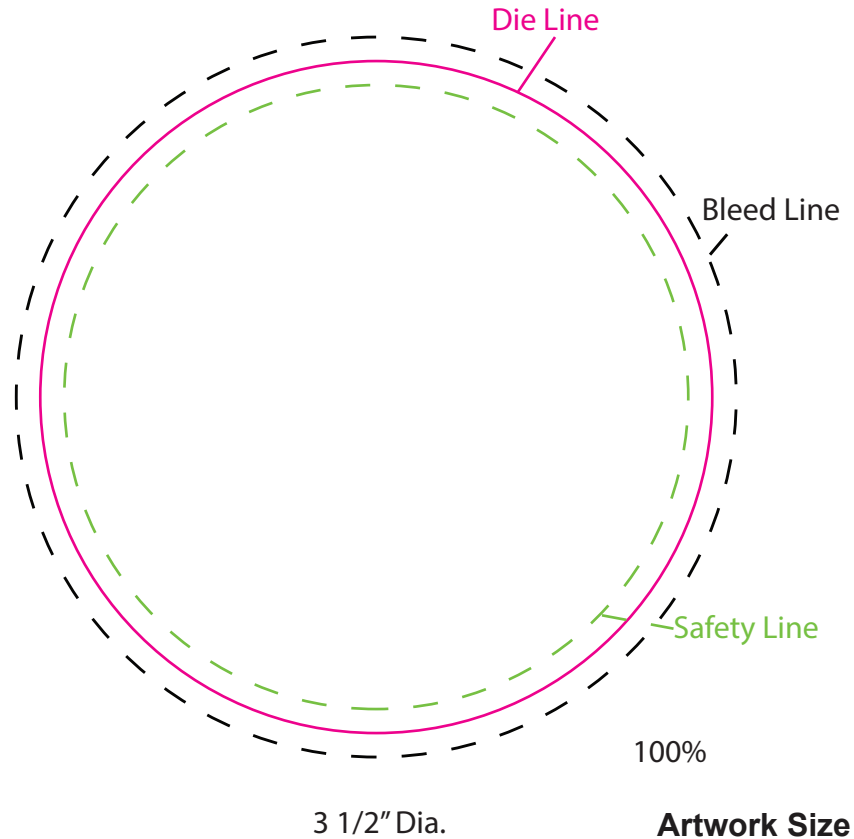

SO#
PO#
Item: CSTR01A
Item Color: WHITE
Decoration / Imprint Color: 4CP

Art Proof
Date: xx/xx/xxxx

Artwork Size
Width:
Height:

Disclaimer:

This proof is primarily used to display imprint size and location only.
Color proofs are not a guaranteed representation of actual imprint color and product.
PMS matching not available on full color / four color process artwork.
PMS colors shown may vary based on computer monitor used.
If PMS color is not noted on order, standard ink color will be used from Standard Ink Color Chart.
Chart link: <http://www.stopngoline.com/pdf-product/stdimprintcolors.pdf>
PMS Color Match cannot be guaranteed to match, only as close as possible, particularly on dark color items or stainless steel.

****There is up to a 1/16" margin of error when die cutting pulpboard coasters****
Outlined borders may not be perfectly centered after die cutting