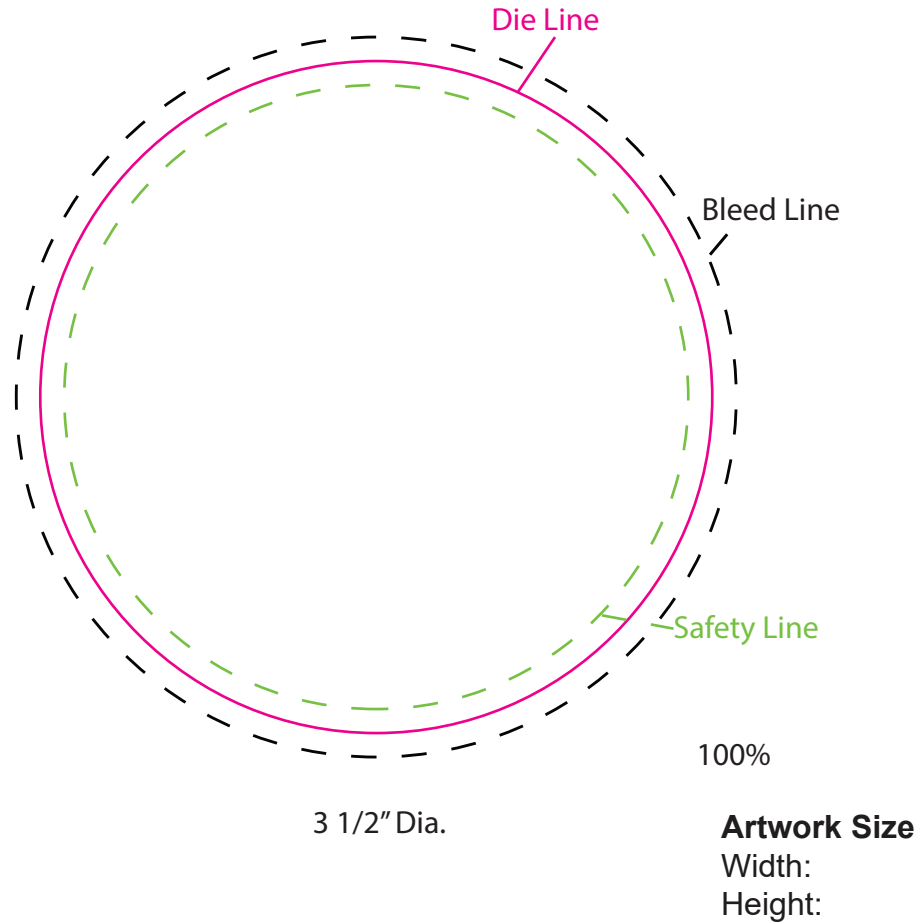

SO#
PO#
Item: CSTR01
Item Color: WHITE
Decoration / Imprint Color: 4CP

Art Proof
Date: xx/xx/xxxx

Disclaimer:

This proof is primarily used to display imprint size and location only.
Color proofs are not a guaranteed representation of actual imprint color and product.
PMS matching not available on full color / four color process artwork.
PMS colors shown may vary based on computer monitor used.
If PMS color is not noted on order, standard ink color will be used from Standard Ink Color Chart.
Chart link: <http://www.stopngoline.com/pdf-product/stdimprintcolors.pdf>
PMS Color Match cannot be guaranteed to match, only as close as possible, particularly on dark color items or stainless steel.

****There is up to a 1/16" margin of error when die cutting pulpboard coasters****
Outlined borders may not be perfectly centered after die cutting