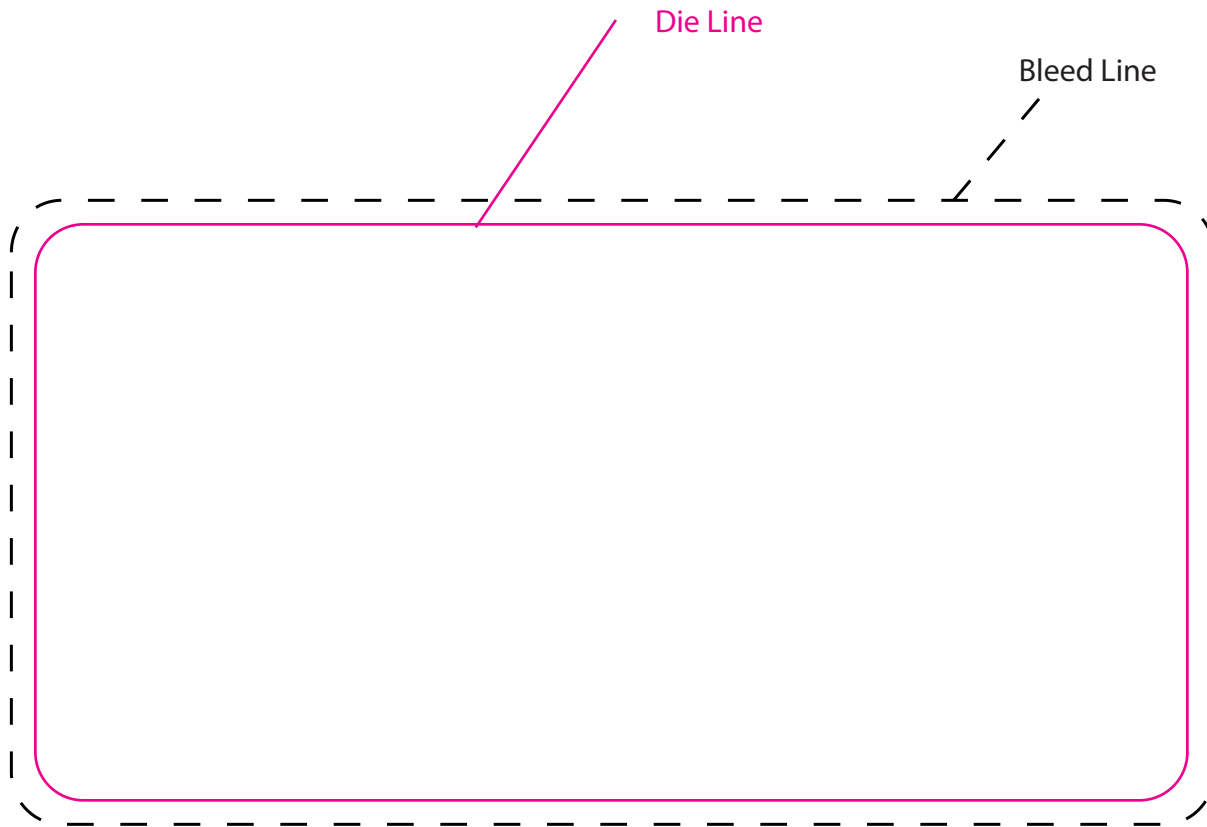

SO#
PO#
Item:
Item Color:
Imprint Color:

100%

Artwork Size

Width:

Height:

Disclaimer:

This proof is primarily used to display imprint size and location only.

Color proofs are not a guaranteed representation of actual imprint color and product.

PMS matching not available on full color / four color process artwork.

PMS colors shown may vary based on computer monitor used.

If PMS color is not noted on order, standard ink color will be used from Standard Ink Color Chart.

Chart link: <http://www.stopngoline.com/pdf-product/stdimprintcolors.pdf>

PMS Color Match cannot be guaranteed to match, only as close as possible, particularly on dark color items or stainless steel.