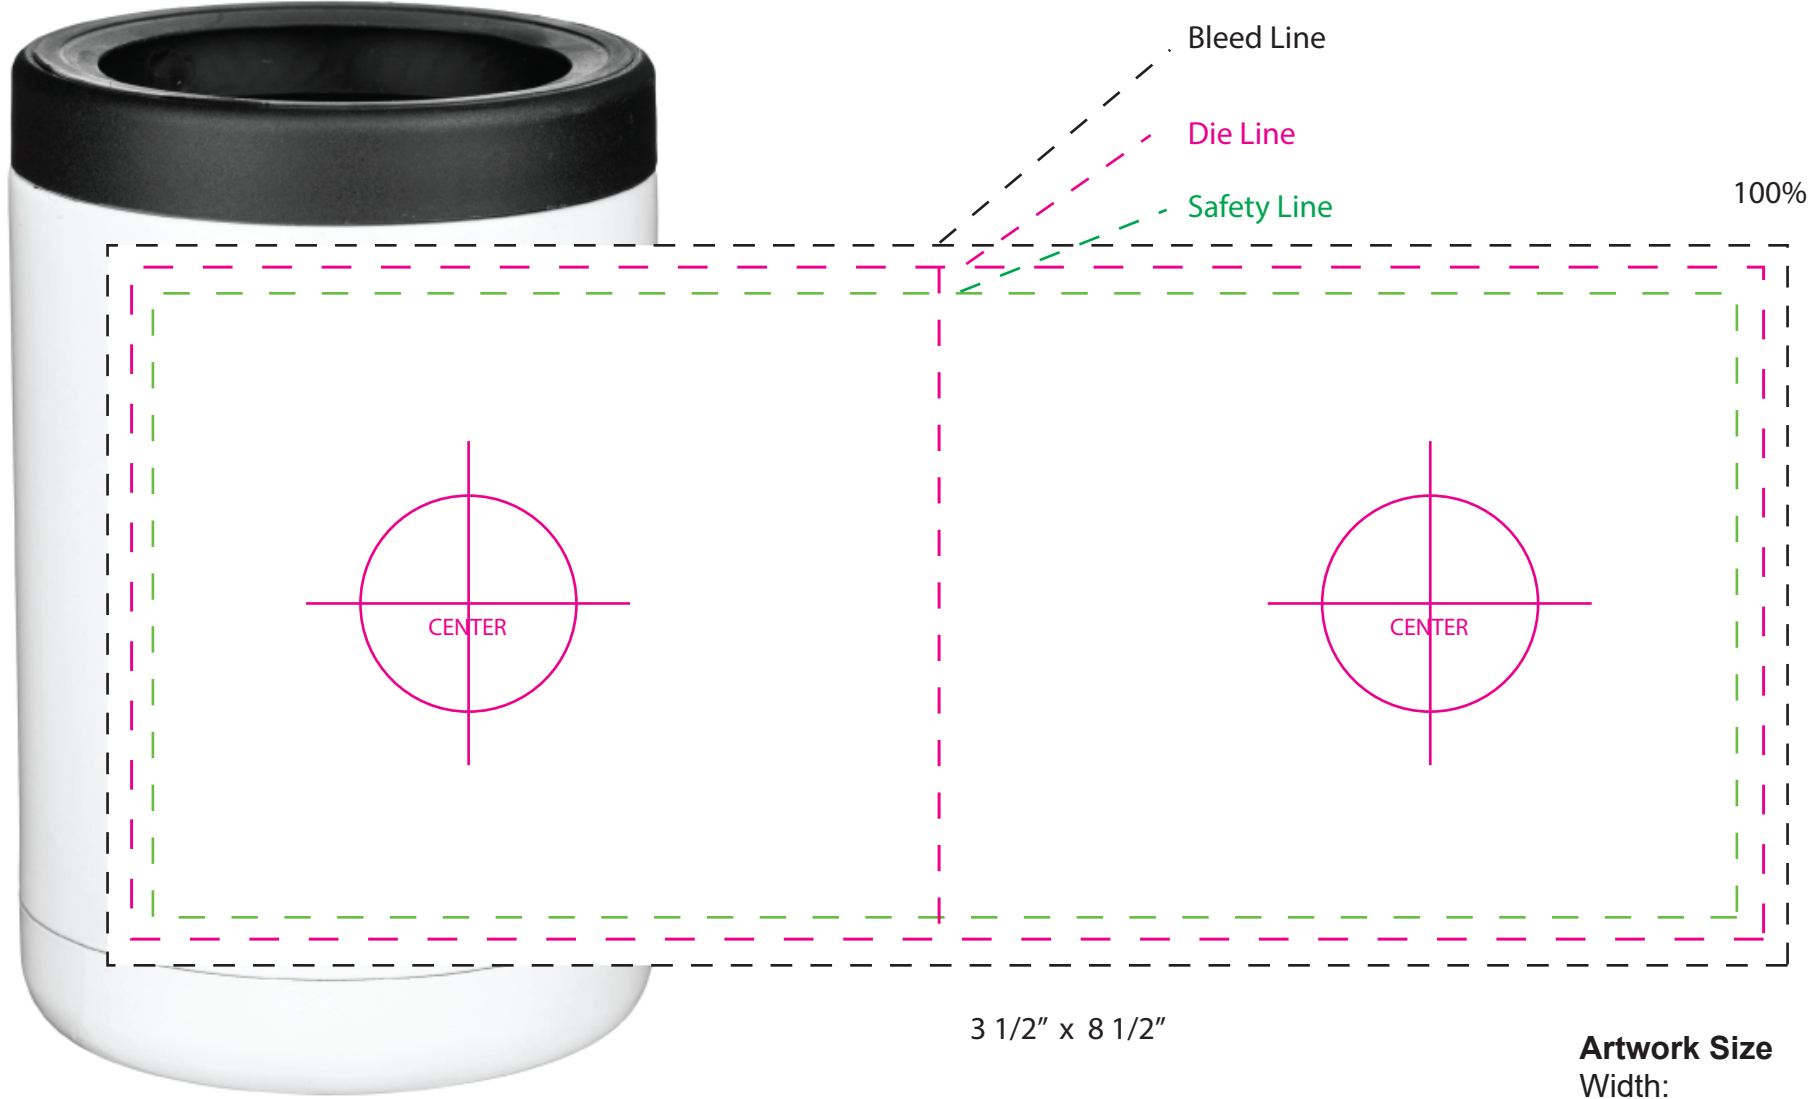

SO#
PO#
Item: CANCOOLER6P
Item Color: WHITE
Decoration / Imprint Color: 4CP DYE SUBLIMATION

Disclaimer:
This proof is primarily used to display imprint size and location only.
Color proofs are not a guaranteed representation of actual imprint color and product.
PMS matching not available on full color / four color process artwork.
PMS colors shown may vary based on computer monitor used.
If PMS color is not noted on order, standard ink color will be used from Standard Ink Color Chart.
Chart link: <http://www.stopngoline.com/pdf-product/stdimprintcolors.pdf>
PMS Color Match cannot be guaranteed to match, only as close as possible, particularly on dark color items or stainless steel.