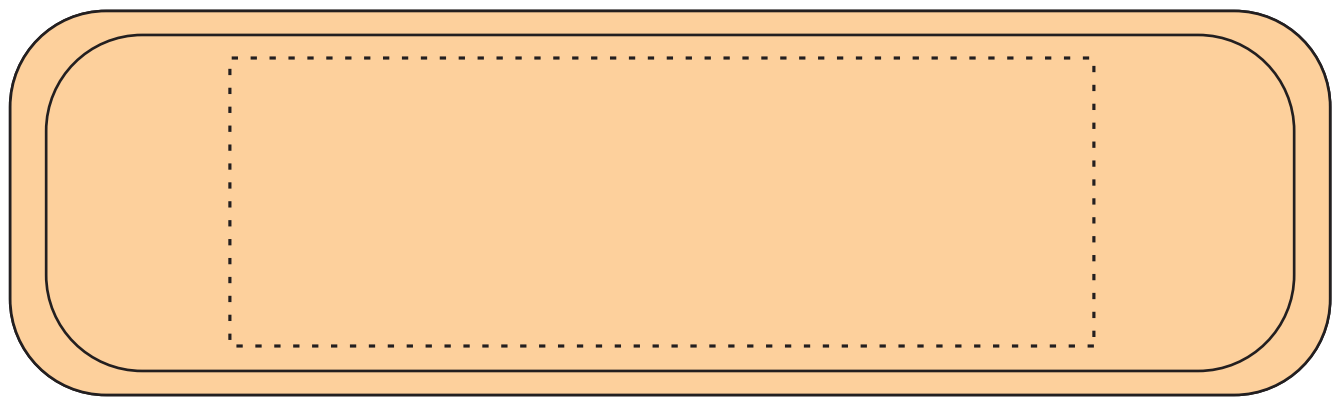

SO#  
PO#  
Item: BB-08A  
Item Color: BAMBOO  
Decoration / Imprint Color:

**Art Proof**  
Date: xx/xx/xxxx

100%

**Artwork Size**  
Width:  
Height:

Disclaimer:  
This proof is primarily used to display imprint size and location only.  
Color proofs are not a guaranteed representation of actual imprint color and product.  
PMS matching not available on full color / four color process artwork.  
PMS colors shown may vary based on computer monitor used.  
If PMS color is not noted on order, standard ink color will be used from Standard Ink Color Chart.  
Chart link: <http://www.stopngoline.com/pdf-product/stdimprintcolors.pdf>  
PMS Color Match cannot be guaranteed to match, only as close as possible, particularly on dark color items or stainless steel.

**\*\*Handcrafted, thus the consistency of the wood grain, stain, and color may vary.\*\***  
Color variation is normal and to be expected.