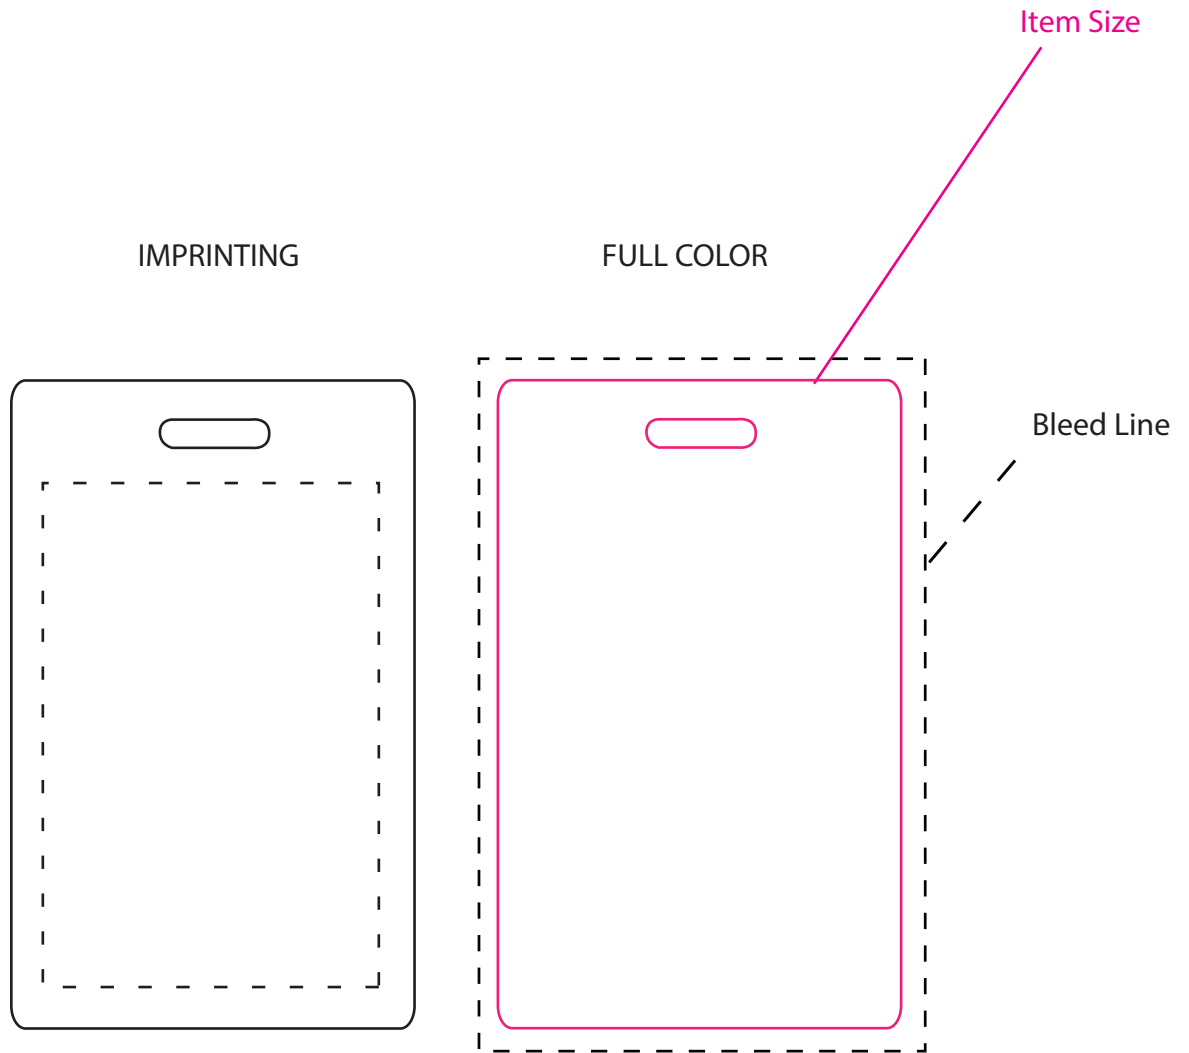

SO#  
PO#  
Item:  
Item Color:  
Imprint Color:

100%

**Artwork Size**

Width:

Height:

**Disclaimer:**

This proof is primarily used to display imprint size and location only.

Color proofs are not a guaranteed representation of actual imprint color and product.

PMS matching not available on full color / four color process artwork.

PMS colors shown may vary based on computer monitor used.

If PMS color is not noted on order, standard ink color will be used from Standard Ink Color Chart.