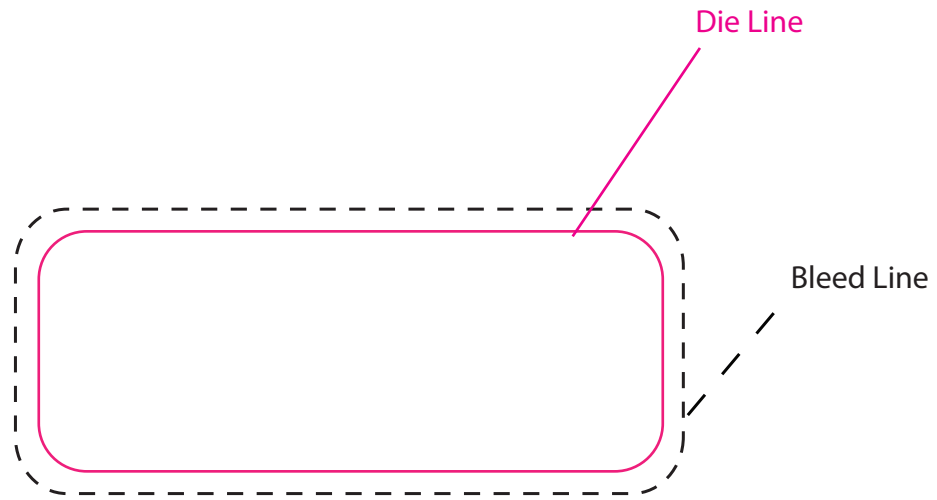

SO#
PO#
Item:
Item Color:
Imprint Color:

100%

Artwork Size

Width:

Height:

Disclaimer:

This proof is primarily used to display imprint size and location only.

Color proofs are not a guaranteed representation of actual imprint color and product.

PMS matching not available on full color / four color process artwork.

PMS colors shown may vary based on computer monitor used.

If PMS color is not noted on order, standard ink color will be used from Standard Ink Color Chart.