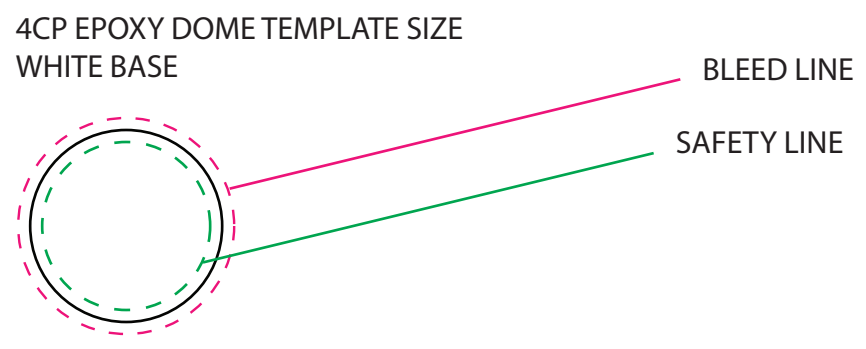

SO#  
PO#  
Item: B-OPEN5  
Item Color:  
Decoration / Imprint Color:

**Art Proof**  
Date: xx/xx/xxxx

Disclaimer:  
This proof is primarily used to display imprint size and location only.  
Color proofs are not a guaranteed representation of actual imprint color and product.  
PMS matching not available on full color / four color process artwork.  
PMS colors shown may vary based on computer monitor used.  
If PMS color is not noted on order, standard ink color will be used from Standard Ink Color Chart.  
Chart link: <http://www.stopngoline.com/pdf-product/stdimprintcolors.pdf>  
PMS Color Match cannot be guaranteed to match, only as close as possible, particularly on dark color items or stainless steel.