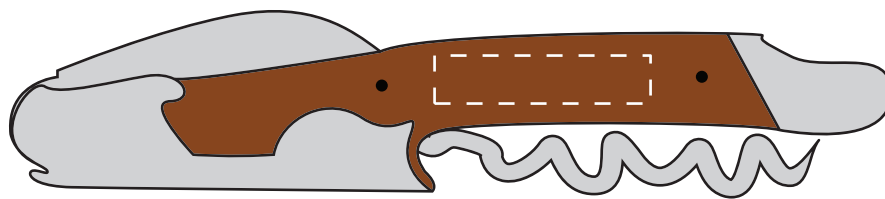

SO#
PO#
Item: B-OPEN17
Item Color: WOOD
Decoration / Imprint Color:

Art Proof
Date: xx/xx/xxxx

100%

Artwork Size

Width:

Height:

Disclaimer:

This proof is primarily used to display imprint size and location only.

Color proofs are not a guaranteed representation of actual imprint color and product.

PMS matching not available on full color / four color process artwork.

PMS colors shown may vary based on computer monitor used.