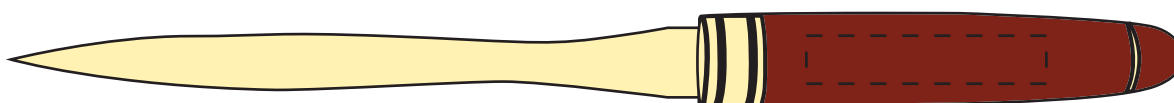

SO#
PO#
Item: WM-05
Item Color: ROSEWOOD
Decoration / Imprint Color:

Art Proof
Date: xx/xx/xxxx

100%

Artwork Size

Width:

Height:

Disclaimer:

This proof is primarily used to display imprint size and location only.

Color proofs are not a guaranteed representation of actual imprint color and product.

PMS matching not available on full color / four color process artwork.

PMS colors shown may vary based on computer monitor used.