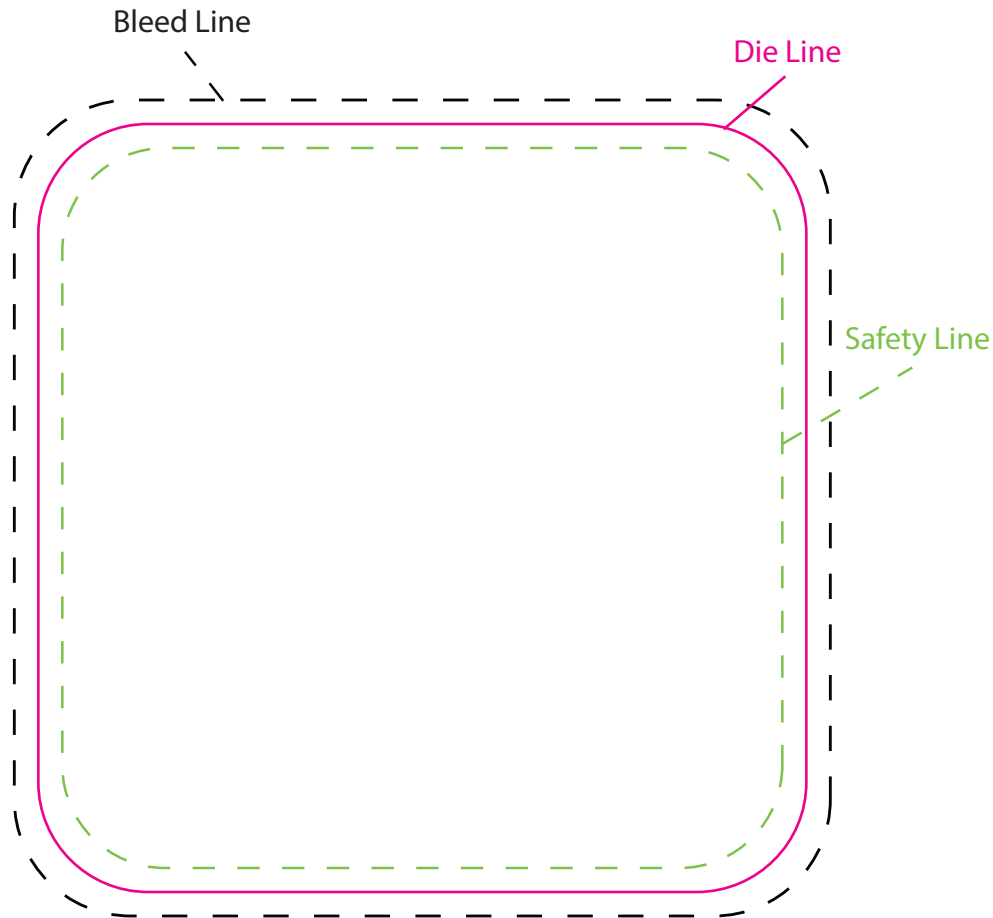

SO#
PO#
Item: CSTR42B
Item Color: WHITE
Decoration / Imprint Color: 4CP

Art Proof
Date: xx/xx/xxxx

4" x 4"

100%

Artwork Size

Width:

Height:

Disclaimer:

This proof is primarily used to display imprint size and location only.
Color proofs are not a guaranteed representation of actual imprint color and product.
PMS matching not available on full color / four color process artwork.
PMS colors shown may vary based on computer monitor used.
If PMS color is not noted on order, standard ink color will be used from Standard Ink Color Chart.
Chart link: <http://www.stopngoline.com/pdf-product/stdimprintcolors.pdf>
PMS Color Match cannot be guaranteed to match, only as close as possible, particularly on dark color items or stainless steel.

****There is up to a 1/16" margin of error when die cutting pulpboard coasters****
Outlined borders may not be perfectly centered after die cutting