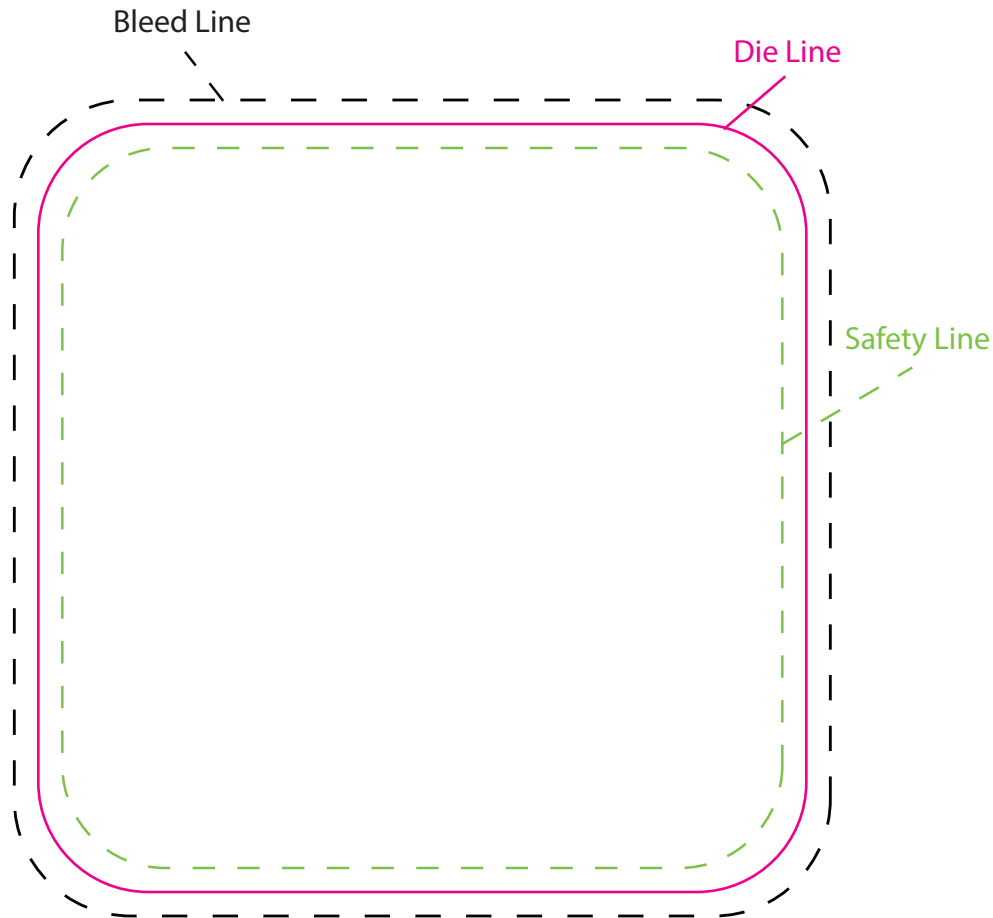

SO#
PO#
Item: CSTR42A
Item Color: WHITE
Decoration / Imprint Color: 4CP

Art Proof
Date: xx/xx/xxxx

4" x 4"

100%

Artwork Size

Width:

Height:

Disclaimer:

This proof is primarily used to display imprint size and location only.
Color proofs are not a guaranteed representation of actual imprint color and product.
PMS matching not available on full color / four color process artwork.
PMS colors shown may vary based on computer monitor used.
If PMS color is not noted on order, standard ink color will be used from Standard Ink Color Chart.
Chart link: <http://www.stopngoline.com/pdf-product/stdimprintcolors.pdf>
PMS Color Match cannot be guaranteed to match, only as close as possible, particularly on dark color items or stainless steel.

****There is up to a 1/16" margin of error when die cutting pulpboard coasters****
Outlined borders may not be perfectly centered after die cutting