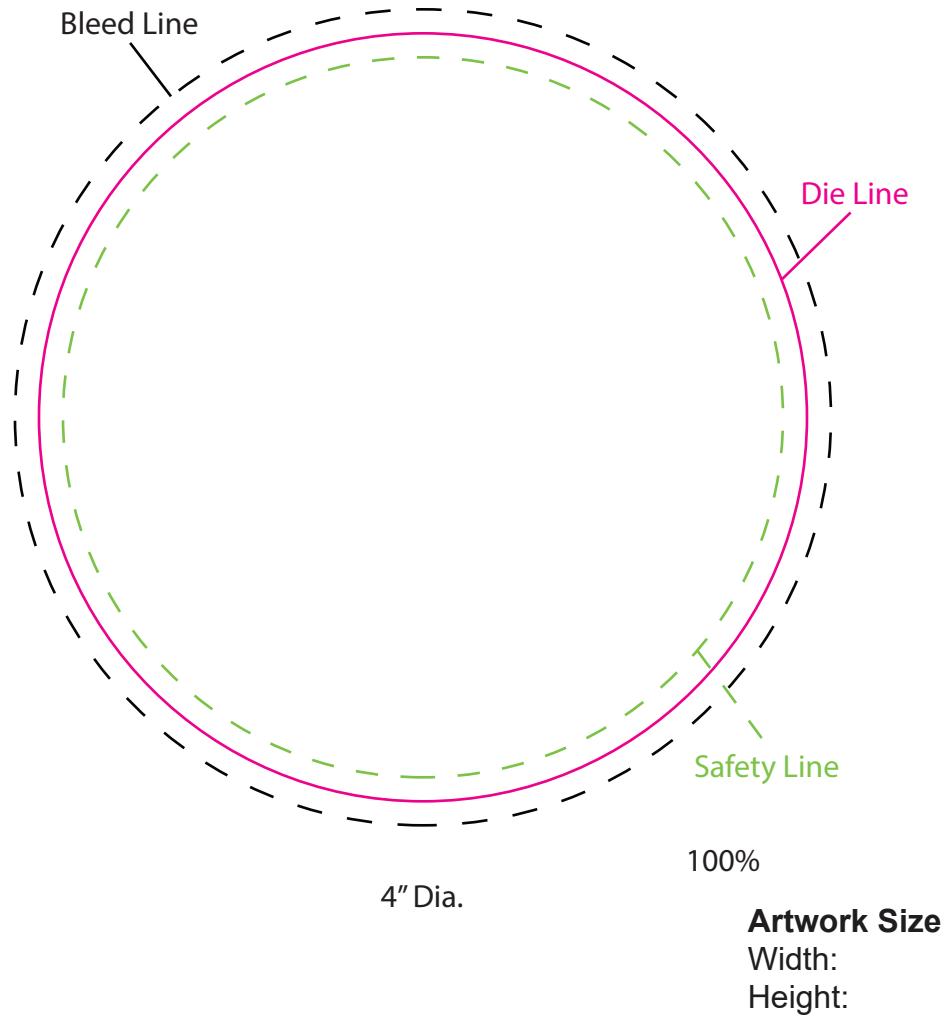

SO#  
PO#  
Item: CSTR41A  
Item Color: WHITE  
Decoration / Imprint Color: 4CP

**Art Proof**  
Date: xx/xx/xxxx

**Disclaimer:**

This proof is primarily used to display imprint size and location only.  
Color proofs are not a guaranteed representation of actual imprint color and product.  
PMS matching not available on full color / four color process artwork.  
PMS colors shown may vary based on computer monitor used.  
If PMS color is not noted on order, standard ink color will be used from Standard Ink Color Chart.  
Chart link: <http://www.stopngoline.com/pdf-product/stdimprintcolors.pdf>  
PMS Color Match cannot be guaranteed to match, only as close as possible, particularly on dark color items or stainless steel.

**\*\*There is up to a 1/16" margin of error when die cutting pulpboard coasters\*\***  
Outlined borders may not be perfectly centered after die cutting